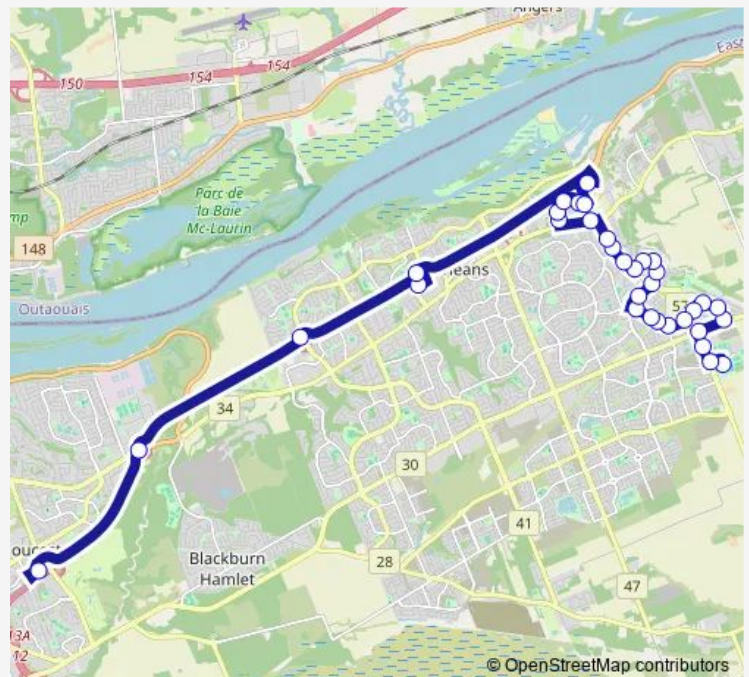

Place D'Orléans - Park & Ride 4a

Jeanne D'ARC 2a

R.R. 174 / Montréal (B)

Blair C

Route schedule

Trim 1a — Blair C

Monday 08:11-09:11

Tuesday 08:11-09:11

Wednesday 08:11-09:11

Thursday 08:11-09:11

Friday 08:11-09:11

Saturday —

Sunday —

Route info

Direction: Trim 1a

Stops: 16

Trip Duration: 0 hour 22 min

Direction

Millennium 2A (B) — Blair C

34 stops

[Open route schedule](#)

Millennium 2A (B)

Millennium / Trim

Trim / Salzburg