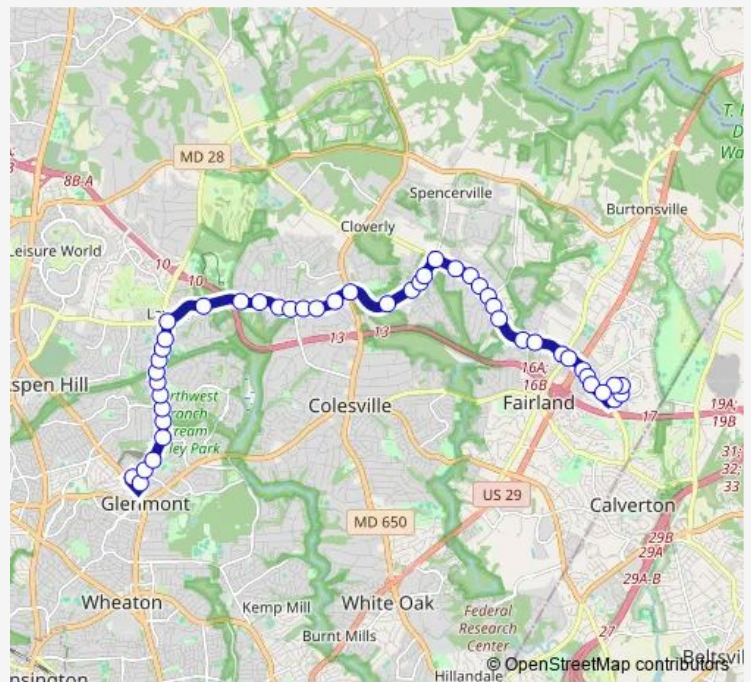

Bus 39 39-Glenmont-Briggs Chaney P&R

[Go to website](#)

Direction

Glenmont Station & BAY B — Gateshead Manor WAY & Briggs Chaney Park & Ride

46 stops

[Open route schedule](#)

- Glenmont Station & BAY B
- Layhill RD & Greenery Ln
- Layhill RD & Glenallan Ave
- Layhill RD & Saddlebrook Park
- Layhill RD & Briggs Rd
- Layhill RD & Middlebridge Dr
- Layhill RD & Hathaway Dr
- Layhill RD & Poplar RUN Dr
- Layhill RD & Deckman Ln
- Layhill RD & Middlevale Ln
- Layhill RD & Post Ln
- Layhill RD & E Gate Dr
- Layhill RD & Queensgard Rd
- Bonifant RD & Layhill Rd
- Bonifant RD & Alderton Rd
- Bonifant RD & Carona Dr
- Bonifant RD & Pebblestone Dr
- Bonifant RD & Pebblestone Dr
- Bonifant RD & Notley Rd
- Bonifant RD & Sandy Ridge Rd
- Bonifant RD & Marine Dr

Route schedule

Glenmont Station & BAY B — Gateshead Manor WAY & Briggs Chaney Park & Ride

Monday	06:00-19:55
Tuesday	06:00-19:50
Wednesday	06:00-19:50
Thursday	06:00-19:55
Friday	06:00-19:50
Saturday	—
Sunday	—

Route info

Direction: Glenmont Station & BAY B

Stops: 46

Trip Duration: 0 hour 31 min

39 — 39-Glenmont-Briggs Chaney P&R

Bonifant RD & OLD Bonifant Rd

Good Hope RD & NEW Hampshire Ave

Good Hope RD & Good Hope Dr

Saturday —

Sunday —

Route info

Direction: Gateshead Manor WAY & Briggs Chaney Park
& Ride

Stops: 45

Trip Duration: 0 hour 26 min

Bonifant RD & Sandy Ridge Rd

Bonifant RD & Notley Rd