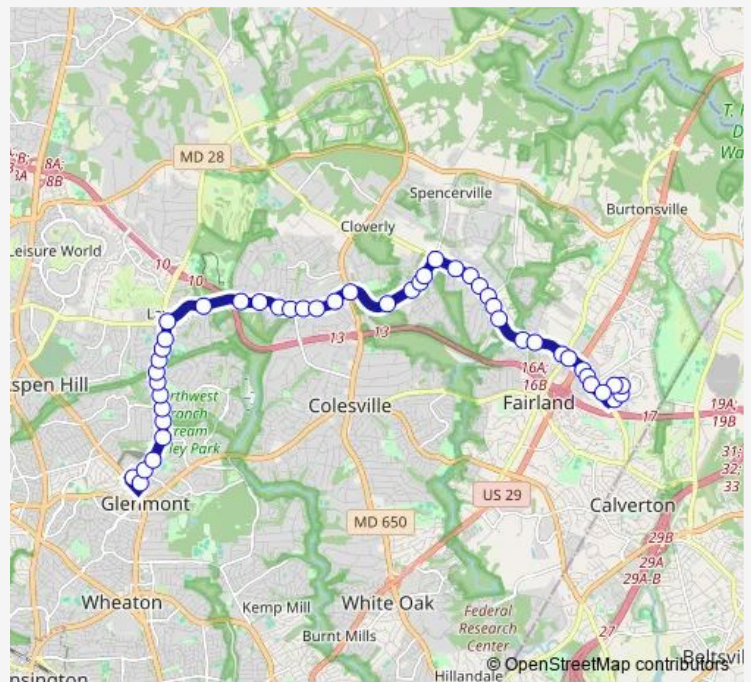

Bus 39 39-Glenmont-Briggs Chaney P&R

[Go to website](#)

Direction

Glenmont Station & BAY B — Gateshead Manor WAY & Briggs Chaney Park & Ride

46 stops

[Open route schedule](#)

- Glenmont Station & BAY B
- Layhill RD & Greenery Ln
- Layhill RD & Glenallan Ave
- Layhill RD & Saddlebrook Park
- Layhill RD & Briggs Rd
- Layhill RD & Middlebridge Dr
- Layhill RD & Hathaway Dr
- Layhill RD & Poplar RUN Dr
- Layhill RD & Deckman Ln
- Layhill RD & Middlevale Ln
- Layhill RD & Post Ln
- Layhill RD & E Gate Dr
- Layhill RD & Queensgard Rd
- Bonifant RD & Layhill Rd
- Bonifant RD & Alderton Rd
- Bonifant RD & Carona Dr
- Bonifant RD & Pebblestone Dr
- Bonifant RD & Pebblestone Dr
- Bonifant RD & Notley Rd
- Bonifant RD & Sandy Ridge Rd
- Bonifant RD & Marine Dr

Route schedule

Glenmont Station & BAY B — Gateshead Manor WAY & Briggs Chaney Park & Ride

| | |
|-----------|-------------|
| Monday | 06:00-19:55 |
| Tuesday | 06:00-19:50 |
| Wednesday | 06:00-19:50 |
| Thursday | 06:00-19:55 |
| Friday | 06:00-19:50 |
| Saturday | — |
| Sunday | — |

Route info

Direction: Glenmont Station & BAY B

Stops: 46

Trip Duration: 0 hour 31 min

39 — 39-Glenmont-Briggs Chaney P&R

Bonifant RD & OLD Bonifant Rd

Good Hope RD & NEW Hampshire Ave

Good Hope RD & Good Hope Dr

Saturday —

Sunday —

Route info

Direction: Gateshead Manor WAY & Briggs Chaney Park
& Ride

Stops: 45

Trip Duration: 0 hour 29 min

Bonifant RD & Sandy Ridge Rd

Bonifant RD & Notley Rd