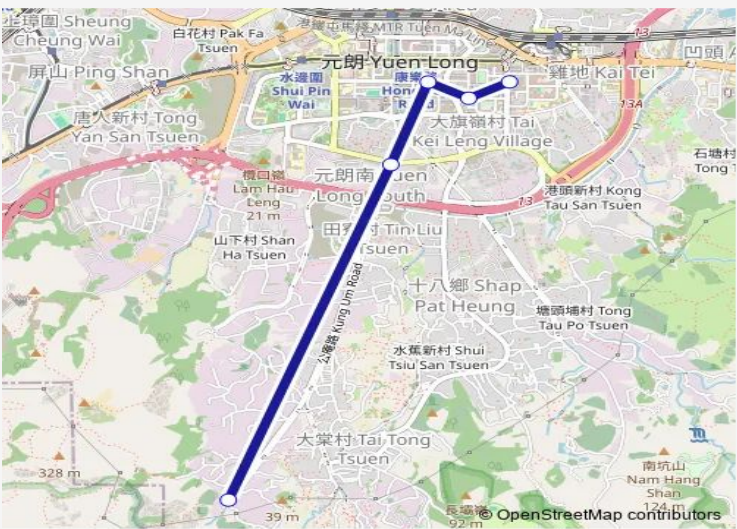

**Route schedule**  
 FUNG CHEUNG ROAD NEAR WAH TING HOUSE, FUNG TING COURT|FUNG CHEUNG ROAD, NEAR WAH TING COURT, FUNG TING COURT|FUNG CHEUNG ROAD, NEAR WAH TING HOUSE, FUNG TING COURT|FUNG CHEUNG ROAD MINIBUS TERMINUS — KUNG UM ROAD, NEAR PUI HONG KUI

Monday	05:20-23:07
Tuesday	05:20-23:07
Wednesday	05:20-23:07
Thursday	05:20-23:07
Friday	05:20-23:07
Saturday	05:20-23:07
Sunday	05:20-23:07

**Route info**

Direction: FUNG CHEUNG ROAD NEAR WAH TING HOUSE, FUNG TING COURT|FUNG CHEUNG ROAD, NEAR WAH TING COURT, FUNG TING COURT|FUNG CHEUNG ROAD, NEAR WAH TING HOUSE, FUNG TING COURT|FUNG CHEUNG ROAD MINIBUS TERMINUS

Stops: 5

Trip Duration: 0 hour 14 min

### Route info

Direction: KUNG UM ROAD, NEAR PUI HONG KUI

Stops: 5

Trip Duration: 0 hour 14 min

39 Bus time schedules and route maps are available in an offline PDF at [busmaps.com](http://busmaps.com). Use the [busmaps.com](http://busmaps.com) website to see live bus times, train schedule or subway schedule, and step-by-step directions for all public transit in Yuen Long