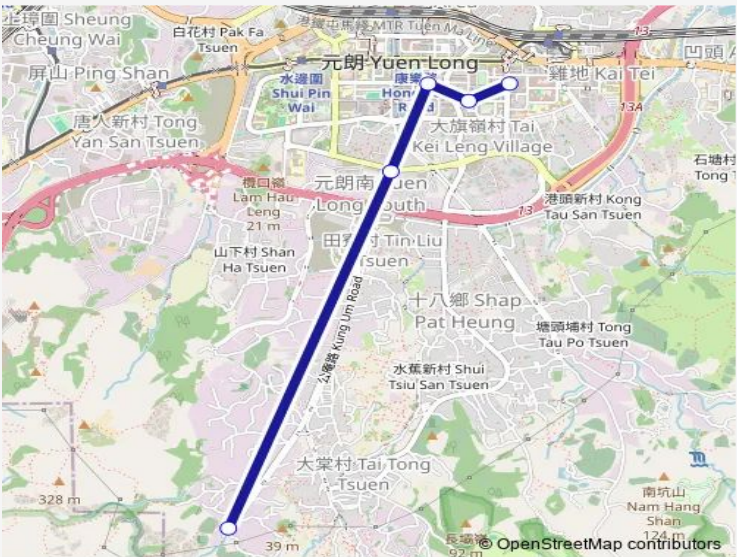

Route schedule
 Fung Cheung Road Near WAH Ting House, Fung Ting Court|Fung Cheung Road, Near WAH Ting Court, Fung Ting Court|Fung Cheung Road, Near WAH Ting House, Fung Ting Court|Fung Cheung Road Minibus Terminus — Kung UM Road, Near PUI Hong Kui

Monday	05:20-23:07
Tuesday	05:20-23:07
Wednesday	05:20-23:07
Thursday	05:20-23:07
Friday	05:20-23:07
Saturday	05:20-23:07
Sunday	05:20-23:07

Route info

Direction: Fung Cheung Road Near WAH Ting House, Fung Ting Court|Fung Cheung Road, Near WAH Ting Court, Fung Ting Court|Fung Cheung Road, Near WAH Ting House, Fung Ting Court|Fung Cheung Road Minibus Terminus

Stops: 5

Trip Duration: 0 hour 14 min

Direction

Kung UM Road, Near PUI Hong Kui — Fung Cheung Road Near WAH Ting House, Fung Ting Court|Fung Cheung Road, Near WAH Ting Court, Fung Ting Court|Fung Cheung Road, Near WAH Ting House, Fung Ting Court|Fung Cheung Road Minibus Terminus

Monday 05:35-23:22

Tuesday 05:35-23:22

Wednesday 05:35-23:22

Thursday 05:35-23:22

Friday 05:35-23:22

Saturday 05:35-23:22

Sunday 05:35-23:22

Route info