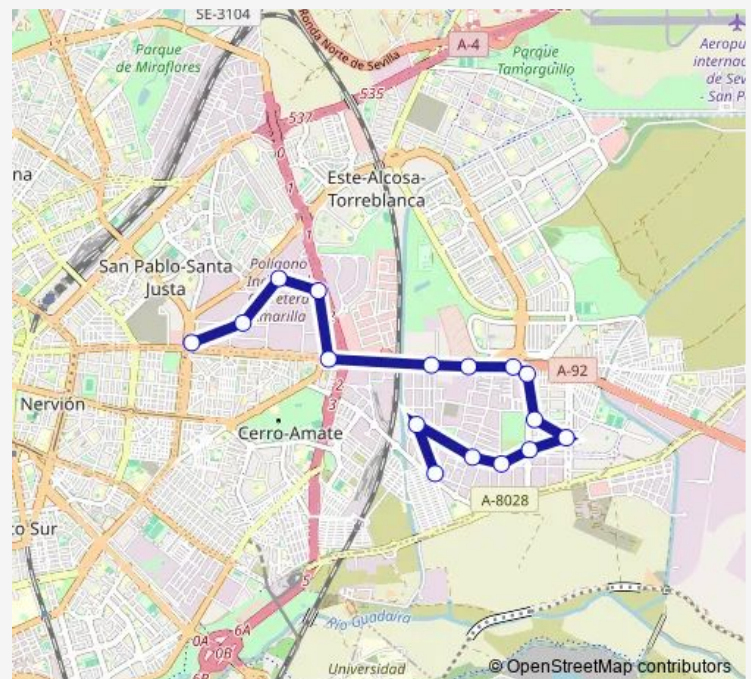

### Route schedule

José M. Javierre (Los Arcos) — Pino Silvestre (S. Jose de Palmete)

Monday 07:30-23:15

Tuesday 07:30-23:15

Wednesday 07:30-23:15

Thursday 07:30-23:15

Friday 07:30-23:15

Saturday —

### Route info

Direction: José M. Javierre (Los Arcos)

Stops: 16

Trip Duration: 0 hour 30 min