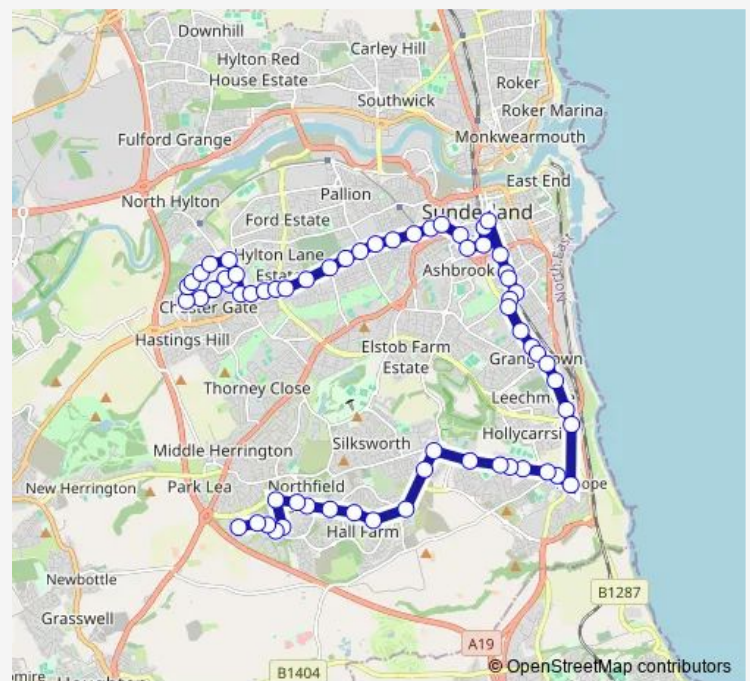

Chester Road-Priory Grove

Chester Road-St Gabriels Avenue

Royal Hospital Chester Road A

Route schedule

Portsmouth Road-Pennywell Road — Doxford International

Monday 06:20-18:20

Tuesday 06:20-18:20

Wednesday 06:20-18:20

Thursday 06:20-18:20

Friday 06:20-18:20

Saturday 07:13-18:14

Sunday 10:23-16:23

Route info

Direction: Portsmouth Road-Pennywell Road

Stops: 64

Trip Duration: 0 hour 43 min

39 — Sunderland - Doxford International

Chester Road-Croft Avenue

Chester Road-The Precinct

Chester Road-University

University Of Sunderland

Stockton Road-Mary Street

Stockton Road

Burdon Road-Civic Centre

Ryhope Road-Ryton Square

Ryhope Road-Weldon Avenue

Ryhope Road - Hollywood Road

Ryhope Road - Ocean Road

Ryhope Road-Askrigg Avenue

Ryhope Road-Angram Drive

Ryhope Road-Salterfen Road

The Village