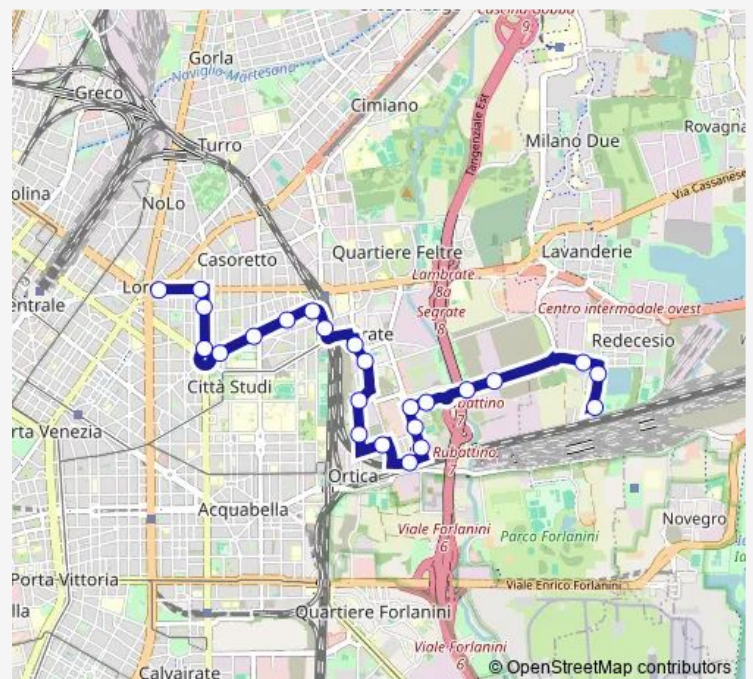

via rubattino, 6

via rubattino (tangenziale est)

via rubattino, 81

Route schedule

loreto m1 m2 — redecasio (segrate)

Monday 05:35-21:43

Tuesday 05:35-21:43

Wednesday 05:35-21:43

Thursday 05:35-21:43

Friday 05:35-21:43

Saturday 05:35-21:43

Sunday 06:20-21:43

Route info

Direction: loreto m1 m2

Stops: 24

Trip Duration: 0 hour 26 min

■ 39 — loreto - pitteri

BusMaps

via milano via reggio emilia (segrate)

v.le abruzzi via milano (segrate)

redecesio (segrate)

Direction

redecesio (segrate) — loreto m1 m2

22 stops

[Open route schedule](#)

redecesio (segrate)

v.le abruzzi via milano (segrate)

via milano via reggio emilia (segrate)

via rubattino, 81

via rubattino (tangenziale est)

via rubattino, 6

via rubattino via pitteri