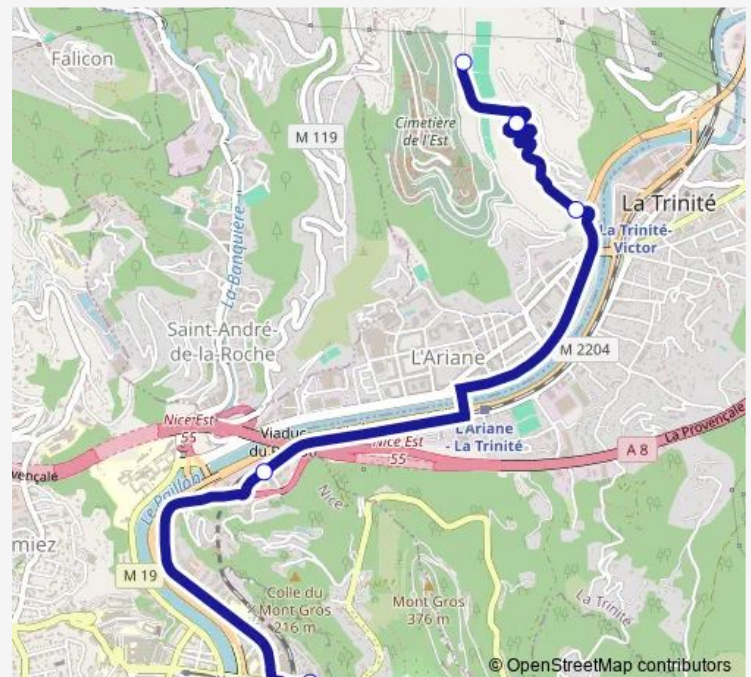

Complexe Sportif La Lauvette

Route schedule

Pont Michel — Complexe Sportif La Lauvette

Monday	—
Tuesday	17:00-18:15
Wednesday	13:15-16:45
Thursday	17:00-18:15
Friday	17:00-18:15
Saturday	12:30-14:45
Sunday	—

Route info

Direction: Pont Michel

Stops: 5

Trip Duration: 0 hour 30 min

Direction

Complexe Sportif La Lauvette — Pont Michel

5 stops

[Open route schedule](#)

Complexe Sportif La Lauvette

Stade Hairabedian

Chemin de La Lauvette

La Chaumière

Pont Michel

Route schedule

Complexe Sportif La Lauvette — Pont Michel

Monday	—
Tuesday	19:30-21:00
Wednesday	16:15-19:15
Thursday	19:30-21:00
Friday	19:30-21:00
Saturday	16:00-18:00
Sunday	—

Route info

Direction: Complexe Sportif La Lauvette

Stops: 5

Trip Duration: 0 hour 30 min

39 Bus time schedules and route maps are available in an offline PDF at busmaps.com. Use the busmaps.com website to see live bus times, train schedule or subway schedule, and step-by-step directions for all public transit in Monaco