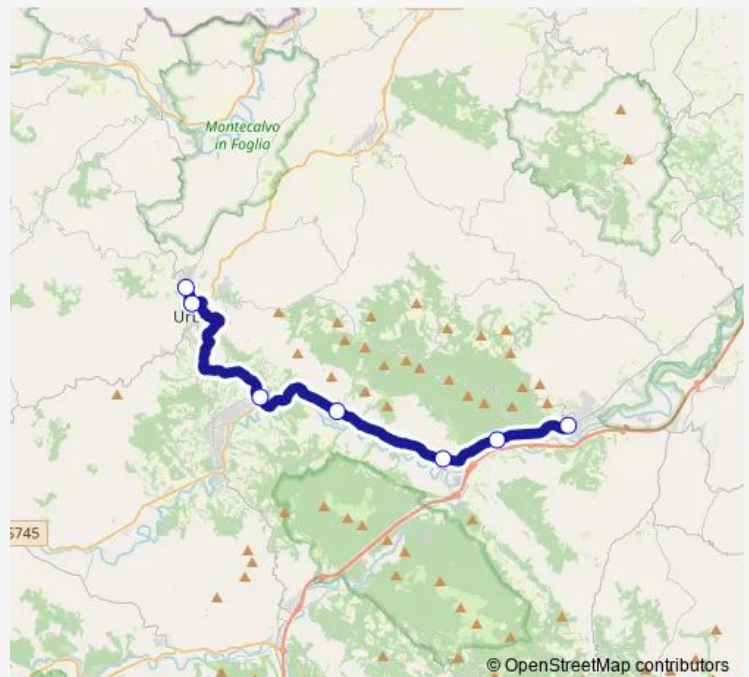

Bus 39 S.Lorenzo in Campo-Urbino

[Go to website](#)

Direction

Pacioli (Itis) — Fossombrone (Autostazione)

7 stops

[Open route schedule](#)

Pacioli (Itis)

G. di Vittorio-Park S.Lucia

Bivio Borzaga

Nazionale 3 (Giotto)

Calmazzo Bivio

S.Lazzaro

Fossombrone (Autostazione)

Route schedule

Pacioli (Itis) — Fossombrone (Autostazione)

Monday 14:00

Tuesday 14:00

Wednesday 14:00

Thursday —

Friday 14:00

Saturday 12:20

Sunday —

Route info

Direction: Pacioli (Itis)

Stops: 7

Trip Duration: 0 hour 30 min

39 — S.Lorenzo in Campo-Urbino