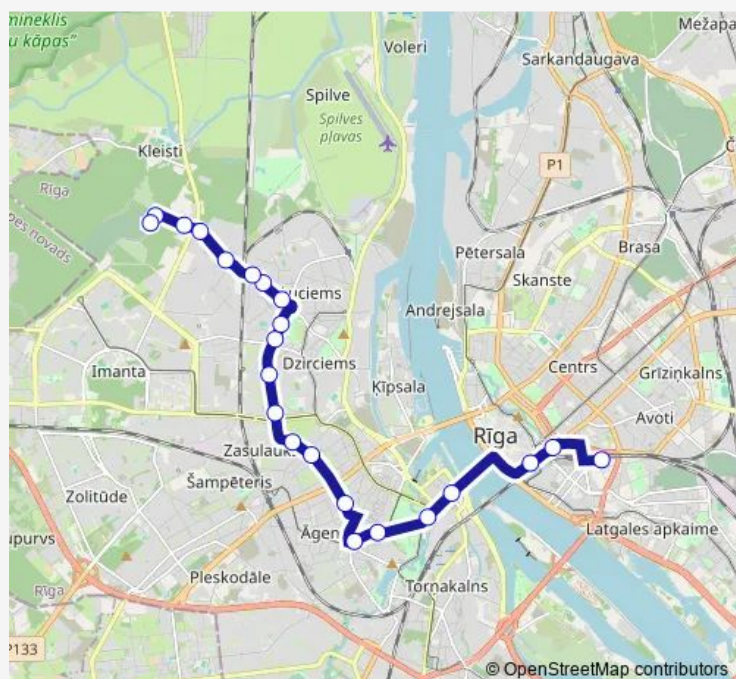

Thursday 06:42-23:20

Friday 06:42-23:20

Saturday 07:09-22:58

Sunday 07:09-22:58

Route info

Direction: Abrenes iela

Stops: 22

Trip Duration: 0 hour 33 min