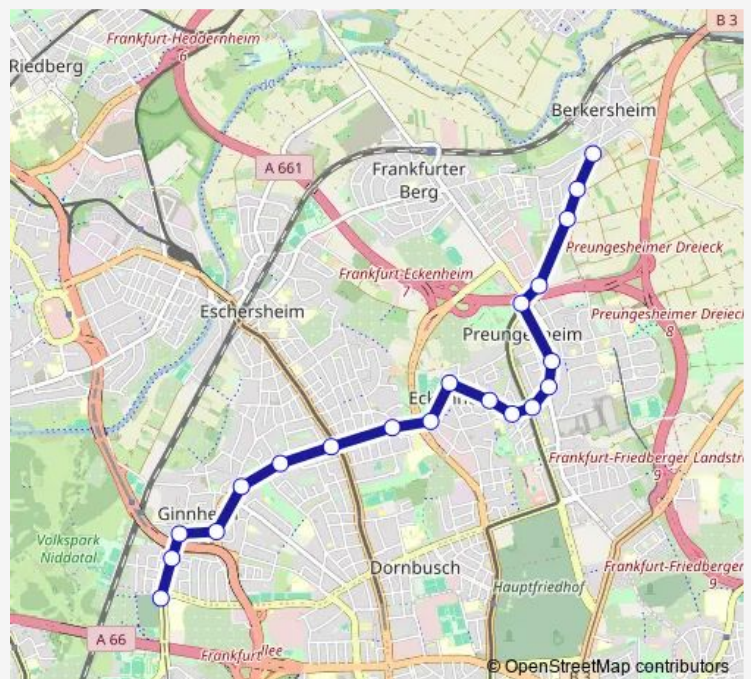

Direction

Frankfurt (Main) Markus-Krankenhaus — Frankfurt (Main) Berkersheim Mitte

18 stops

[Open route schedule](#)

- Frankfurt (Main) Markus-Krankenhaus
- Frankfurt (Main) Ginnheim Mitte
- Frankfurt (Main) Schönbornstraße
- Frankfurt (Main) Kurhessenstraße
- Frankfurt (Main) Theodor-Storm-Straße
- Frankfurt (Main) Hügelstraße
- Frankfurt (Main) Reinhardstraße
- Frankfurt (Main) Karl-von-Drais-Straße
- Frankfurt (Main) Engelthaler Straße
- Frankfurt (Main) Friedhof Eckenheim
- Frankfurt (Main) Ronneburgstraße
- Frankfurt (Main) Kreuzstraße
- Frankfurt (Main) Weilbrunnstraße
- Frankfurt (Main) Preungesheim
- Frankfurt (Main) August-Schanz-Straße/Dachsberg
- Frankfurt (Main) Dachsberg
- Frankfurt (Main) Im Steinbügel
- Frankfurt (Main) Berkersheim Mitte

Route schedule

Frankfurt (Main) Markus-Krankenhaus — Frankfurt (Main) Berkersheim Mitte

Monday	04:04-01:07 ⁺¹
Tuesday	04:04-01:07 ⁺¹
Wednesday	04:04-01:07 ⁺¹
Thursday	04:04-01:07 ⁺¹
Friday	04:04-01:07 ⁺¹
Saturday	04:07-01:07 ⁺¹
Sunday	04:07-01:07 ⁺¹

Route info

Direction: Frankfurt (Main) Markus-Krankenhaus

Stops: 18

Trip Duration: 0 hour 23 min

Direction

Frankfurt (Main) Berkersheim Mitte — Frankfurt (Main) Preungesheim

5 stops

[Open route schedule](#)

Direction

Frankfurt (Main) Berkersheim Mitte — Frankfurt (Main) Markus-Krankenhaus

20 stops

[Open route schedule](#)

Frankfurt (Main) Berkersheim Mitte

Frankfurt (Main) Im Steinbügel

Frankfurt (Main) Dachsberg