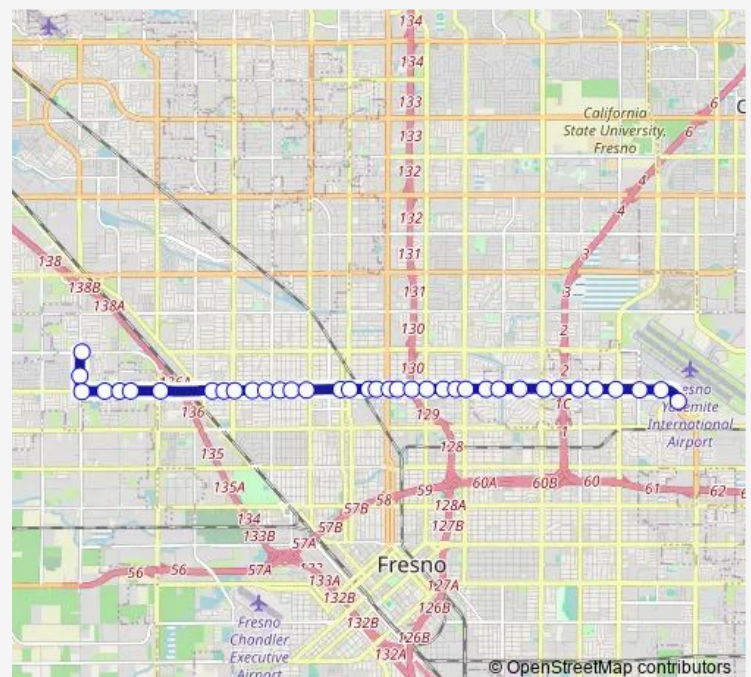

SE Clinton - Teilman

SE Clinton - Delno

SW Clinton - Arthur

SE Clinton - Thorne

SW Clinton - Palm

SW Clinton - Wishon

SE Clinton - Maroa

SW Clinton - SAN Pablo

SE Clinton - Glenn

SE Clinton - Blackstone

SE Clinton - Effie

Route schedule

Shields - Brawley — Fresno Yosemite Intl - Eb

Monday 05:30-21:24

Tuesday 05:30-21:24

Wednesday 05:30-21:24

Thursday 05:30-21:24

Friday 05:30-21:24

Saturday 07:32-18:27

Sunday 07:32-18:27

Route info

Direction: Shields - Brawley

Stops: 37

Trip Duration: 0 hour 38 min

39 — FYI/Clinton

SW Clinton - Thesta

SE Clinton - Fresno

SW Clinton - Angus

SE Clinton - Orchard

SE Clinton - First

SE Clinton - Bond

SE Clinton - Sixth