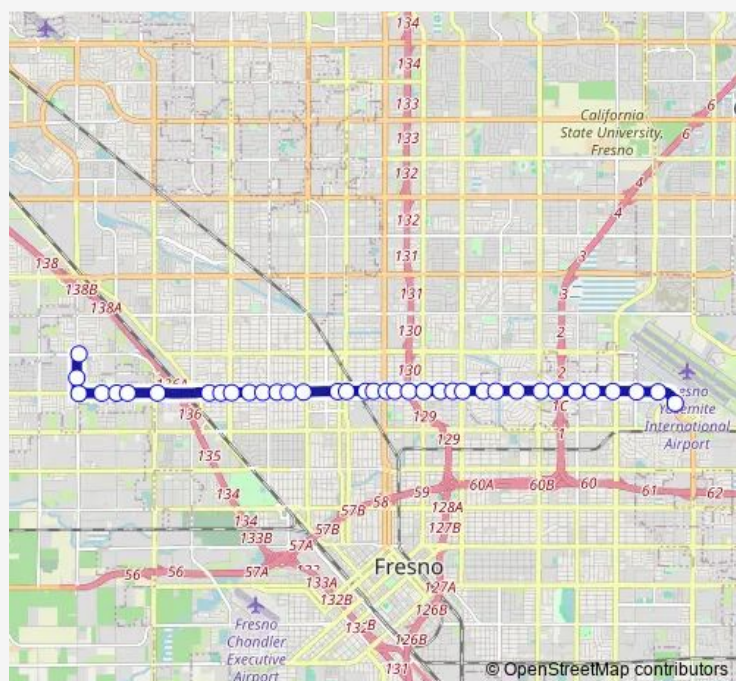

SE Clinton - Teilman

SE Clinton - Delno

SW Clinton - Arthur

SE Clinton - Thorne

SW Clinton - Palm

SW Clinton - Wishon

SE Clinton - Maroa

SW Clinton - SAN Pablo

SE Clinton - Glenn

SE Clinton - Blackstone

SE Clinton - Effie

Route schedule

Shields - Brawley — Fresno Yosemite Intl - Eb

Monday 05:30-21:24

Tuesday 05:30-21:24

Wednesday 05:30-21:24

Thursday 05:30-21:24

Friday 05:30-21:24

Saturday 07:32-18:27

Sunday 07:32-18:27

Route info

Direction: Shields - Brawley

Stops: 37

Trip Duration: 0 hour 38 min

39 — FYI/Clinton

SW Clinton - Thesta

SE Clinton - Fresno

SW Clinton - Angus

SE Clinton - Orchard

SE Clinton - First

SE Clinton - Bond

SE Clinton - Sixth