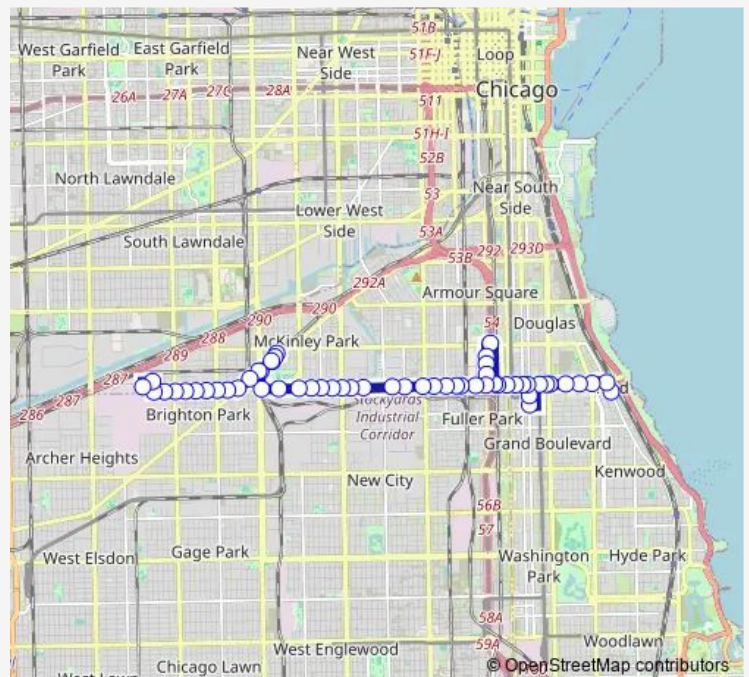

### Direction

Lake Park & 40th Street — St. Louis & 38th Place

56 stops

[Open route schedule](#)

Lake Park & 40th Street

Lake Park & Oakwood

Pershing & Cottage Grove

Pershing & Langley

Pershing & Wabash

Pershing & State

Pershing & Federal

Lasalle & Pershing

Sox-35th Red Line Station

3600 S Wentworth

Wentworth & 37th Street

3800 S Wentworth

### Route schedule

Lake Park & 40th Street — St. Louis & 38th Place

Monday 05:43-22:41

Tuesday 05:43-22:41

Wednesday 05:43-22:41

Thursday 05:43-22:41

Friday 05:43-22:41

Saturday 08:11-18:00

### Route info

Direction: Lake Park & 40th Street

Stops: 56

Trip Duration: 0 hour 34 min

■ 39 — Pershing

Pershing & Princeton

Pershing & Canal

Pershing & Normal