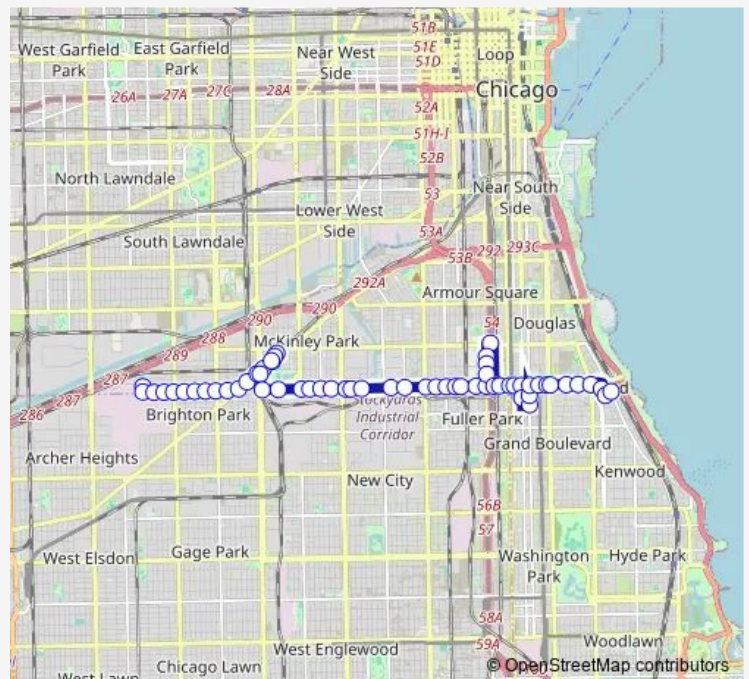

Wentworth & 37th Street

3800 S Wentworth

Pershing & Wentworth

Route schedule

Lake Park & 40th Street — St. Louis & 38th Place

Monday 05:43-22:41

Tuesday 05:43-22:41

Wednesday 05:43-22:41

Thursday 05:43-22:41

Friday 05:43-22:41

Saturday 08:11-18:00

Sunday 08:11-18:00

Route info

Direction: Lake Park & 40th Street

Stops: 56

Trip Duration: 0 hour 34 min

■ 39 — Pershing

BusMaps

Pershing & Princeton

Pershing & Canal

Pershing & Normal

Pershing & Wallace

Pershing & Union

Pershing & Halsted

Friday 05:00-22:00

Saturday 07:30-17:17

Sunday 07:30-17:17

Route info

Direction: St. Louis & 38th Place

Stops: 60

Trip Duration: 0 hour 40 min

Pershing & Ashland