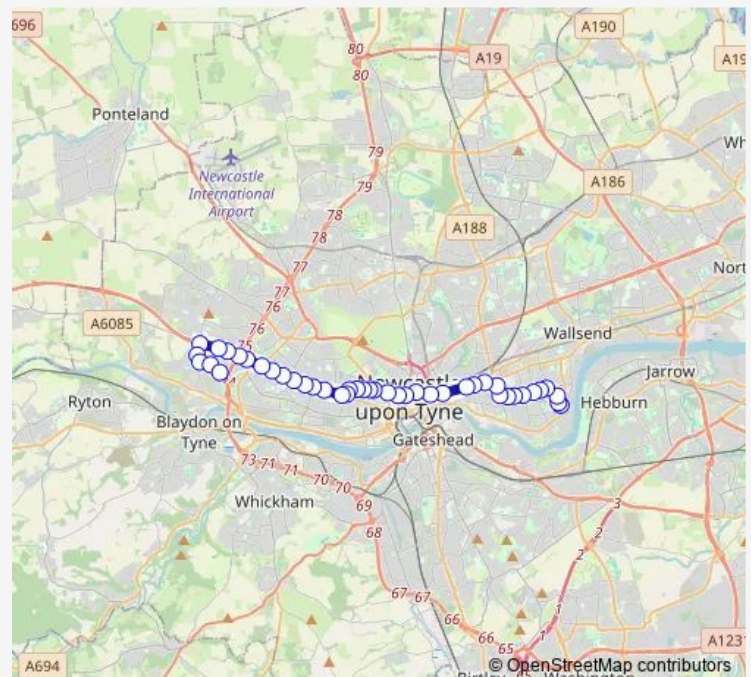

West Road-Fox And Hounds

West Road-Roman Fort

West Road-College

Route schedule

Dumpling Hall — Rhodes Street - Bus Terminal

Monday 07:06-23:03

Tuesday 07:06-23:03

Wednesday 07:06-23:03

Thursday 07:06-23:03

Friday 07:06-23:03

Saturday 07:20-23:03

Sunday 09:50-22:38

Route info

Direction: Dumpling Hall

Stops: 52

Trip Duration: 0 hour 48 min

39 — Chapel House or Dumppling Hall - Wallsend or Walker

West Road-Shipley Avenue

West Road-The Plaza

Westgate Walk-In Centre

Newcastle CAV Campus

Arthur's Hill-Brighton Grove

Stanhope Street-Brighton Grove

Welbeck Road-Gillies Street

Welbeck Road-Canterbury Street

Welbeck Road-Cleadon Street

Welbeck Road-Finsbury Avenue

Welbeck Road-Cowen Street

Welbeck Road - Westbourne Avenue

Titan Road

Titan Road-Ta Centre