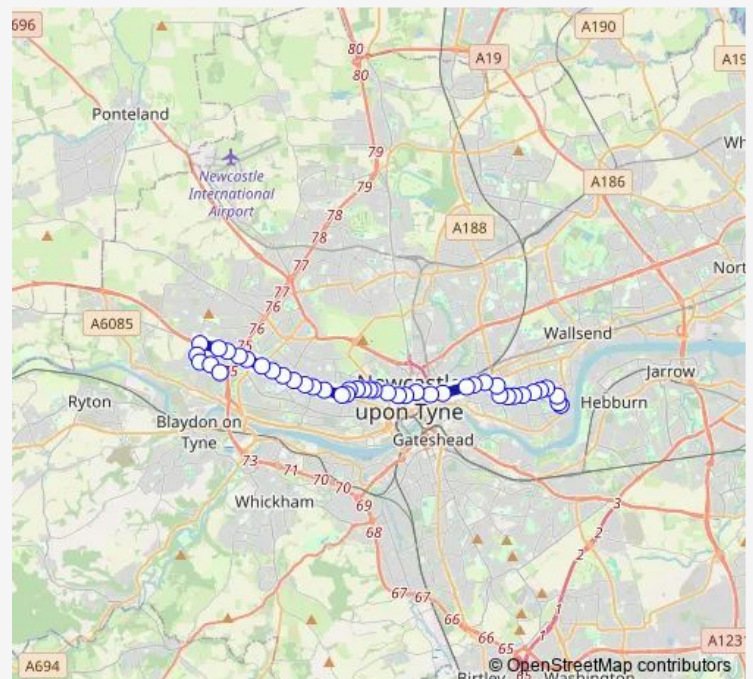

West Road-Fox And Hounds

West Road-Roman Fort

West Road-College

**Route schedule**

Dumpling Hall — Rhodes Street - Bus Terminal

Monday 07:06-23:03

Tuesday 07:06-23:03

Wednesday 07:06-23:03

Thursday 07:06-23:03

Friday 07:06-23:03

Saturday 07:20-23:03

Sunday 09:50-22:38

**Route info**

Direction: Dumpling Hall

Stops: 52

Trip Duration: 0 hour 48 min

39 — Chapel House or Dumpling Hall - Wallsend or Walker

West Road-Shipley Avenue

West Road-The Plaza

Westgate Walk-In Centre

Newcastle CAV Campus

Arthur's Hill-Brighton Grove

Stanhope Street-Brighton Grove

Stanhope Street-Beaconsfield Street

Welbeck Road-Canterbury Street

Welbeck Road-Cleadon Street

Welbeck Road-Finsbury Avenue

Welbeck Road-Cowen Street

Welbeck Road - Westbourne Avenue

Titan Road

Titan Road-Ta Centre

Rhodes Street - Bus Terminal