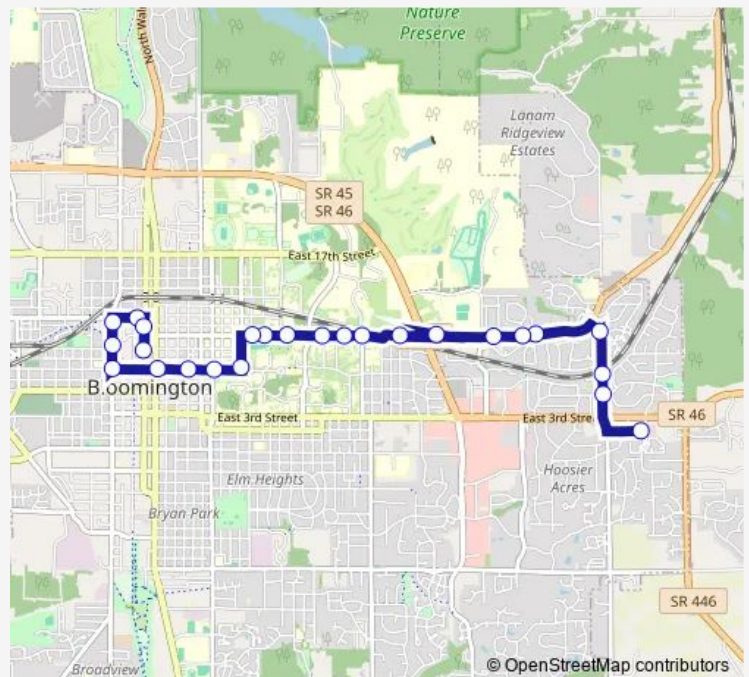

Direction

Hagan St & Park Ridge Rd — College Ave & 9th St

25 stops

[Open route schedule](#)

- Hagan St & Park Ridge Rd
- Morningside Dr & Smith Rd
- Smith Rd & Mccracken Way
- Smith Rd & 10th St
- 10th St & Barrington Dr
- 10th St & Woodbridge Dr
- 10th St @ Fountain Park Apartments
- 10th St & SR 45/46 @ Uits
- 10th Street & Tulip Tree Apts
- 10th St & Union St
- 10th St @ Crosstown Plaza
- 10th St & Campbell St
- 10th St & Fee Ln @ Business School
- 10th St & Walnut Grove St @ Psychology Building
- 10th St & Forrest Ave @ Geology and Informatics
- Woodlawn Ave and 7th St at Indiana Memorial Union
- 7th St and Indiana Ave
- 7th St & Grant St
- 7th St & Walnut St
- 7th St & Rogers St
- Rogers St & 10th St at the B Line Trail

Route schedule

Hagan St & Park Ridge Rd — College Ave & 9th St

Monday	07:10-19:10
Tuesday	07:10-19:10
Wednesday	07:10-19:10
Thursday	07:10-19:10
Friday	07:10-19:10
Saturday	—
Sunday	—

Route info

Direction: Hagan St & Park Ridge Rd

Stops: 25

Trip Duration: 0 hour 30 min

Rogers St & 11th St

11th St & Morton St

College Ave & 10th St

College Ave & 9th St

Direction

College Ave & 9th St — Hagan St & Park Ridge Rd

19 stops

[Open route schedule](#)

College Ave & 9th St

7th St & Washington St

7th St & Dunn St @ Poplars

7th St and Woodlawn Ave at the Indiana Memorial Union

Woodlawn Ave and 10th St at Woodlawn Field

10th St and Walnut Grove St