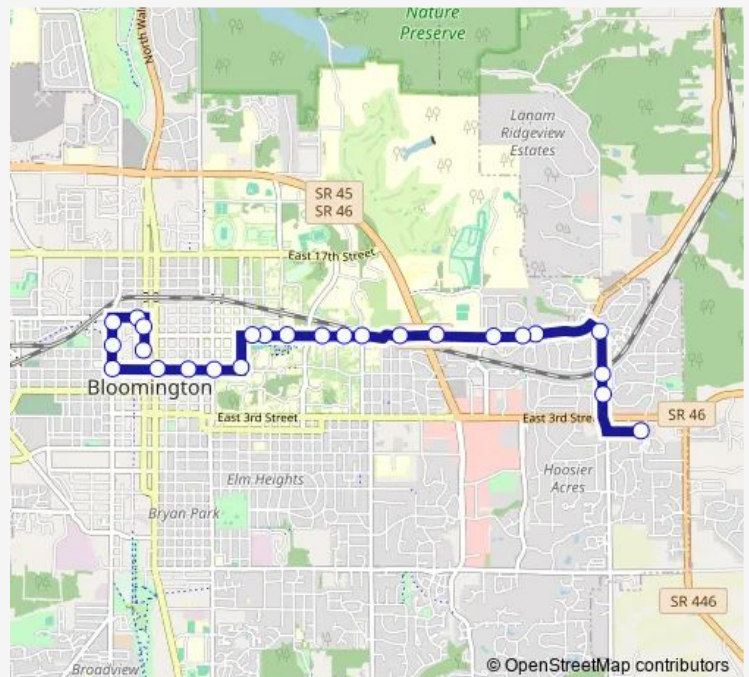

Bus 6L 6 Limited

[Go to website](#)

Direction

Hagan St & Park Ridge Rd — College Ave & 9th St

25 stops

[Open route schedule](#)

- Hagan St & Park Ridge Rd
- Morningside Dr & Smith Rd
- Smith Rd & Mccracken Way
- Smith Rd & 10th St
- 10th St & Barrington Dr
- 10th St & Woodbridge Dr
- 10th St @ Fountain Park Apartments
- 10th St & SR 45/46 @ Uits
- 10th Street & Tulip Tree Apts
- 10th St & Union St
- 10th St @ Crosstown Plaza
- 10th St & Campbell St
- 10th St & Fee Ln @ Business School
- 10th St & Walnut Grove St @ Psychology Building
- 10th St & Forrest Ave @ Geology and Informatics
- Woodlawn Ave and 7th St at Indiana Memorial Union
- 7th St and Indiana Ave
- 7th St & Grant St
- 7th St & Walnut St
- 7th St & Rogers St
- Rogers St & 10th St at the B Line Trail

Route schedule

Hagan St & Park Ridge Rd — College Ave & 9th St

Monday	07:10-19:10
Tuesday	07:10-19:10
Wednesday	07:10-19:10
Thursday	07:10-19:10
Friday	07:10-19:10
Saturday	—
Sunday	—

Route info

Direction: Hagan St & Park Ridge Rd

Stops: 25

Trip Duration: 0 hour 30 min

■ 6L — 6 Limited

BusMaps

Rogers St & 11th St

11th St & Morton St

College Ave & 10th St

College Ave & 9th St

Direction

College Ave & 9th St — Hagan St & Park Ridge Rd

19 stops

[Open route schedule](#)

College Ave & 9th St

7th St & Washington St

7th St & Dunn St @ Poplars

7th St and Woodlawn Ave at the Indiana Memorial Union