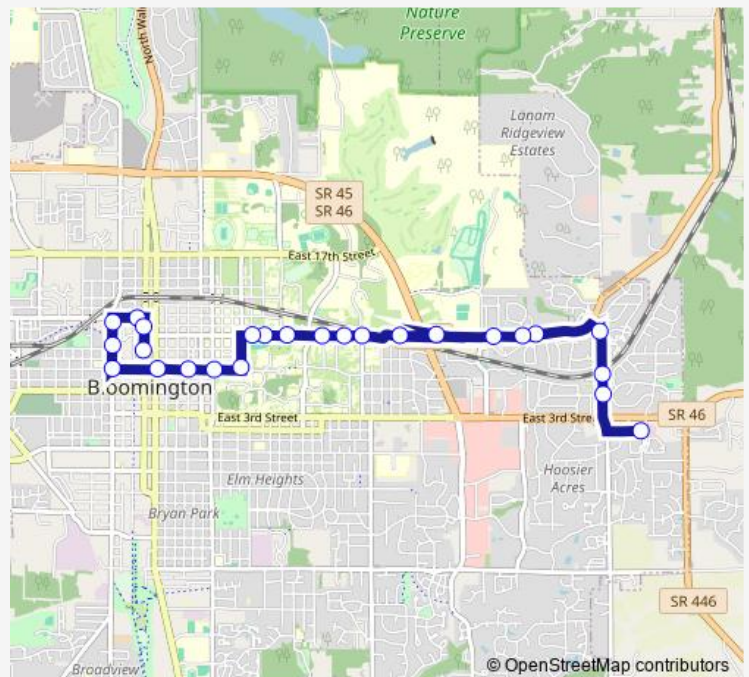

Direction

Hagan St & Park Ridge Rd — College Ave & 9th St

25 stops

[Open route schedule](#)

- Hagan St & Park Ridge Rd
- Morningside Dr & Smith Rd
- Smith Rd & Mccracken Way
- Smith Rd & 10th St
- 10th St & Barrington Dr
- 10th St & Woodbridge Dr
- 10th St @ Fountain Park Apartments
- 10th St & SR 45/46 @ Uits
- 10th Street & Tulip Tree Apts
- 10th St & Union St
- 10th St @ Crosstown Plaza
- 10th St & Campbell St
- 10th St & Fee Ln @ Business School
- 10th St & Walnut Grove St @ Psychology Building
- 10th St & Forrest Ave @ Geology and Informatics
- Woodlawn Ave and 7th St at Indiana Memorial Union
- 7th St and Indiana Ave
- 7th St & Grant St
- 7th St & Walnut St
- 7th St & Rogers St
- Rogers St & 10th St at the B Line Trail

Route schedule

Hagan St & Park Ridge Rd — College Ave & 9th St

Monday	07:10-19:10
Tuesday	07:10-19:10
Wednesday	07:10-19:10
Thursday	07:10-19:10
Friday	07:10-19:10
Saturday	—
Sunday	—

Route info

Direction: Hagan St & Park Ridge Rd

Stops: 25

Trip Duration: 0 hour 30 min

Rogers St & 11th St

11th St & Morton St

College Ave & 10th St

College Ave & 9th St

Direction

College Ave & 9th St — Hagan St & Park Ridge Rd

19 stops

[Open route schedule](#)

College Ave & 9th St

7th St & Washington St

7th St & Dunn St @ Poplars

7th St and Woodlawn Ave at the Indiana Memorial Union

Woodlawn Ave and 10th St at Woodlawn Field

10th St and Walnut Grove St