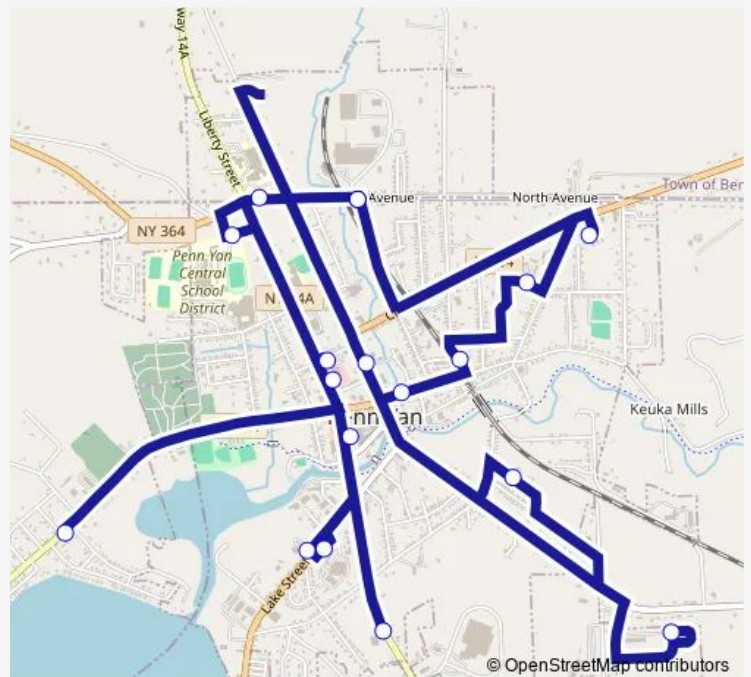

### Direction

235 North Ave — 235 North Ave

18 stops

[Open route schedule](#)

235 North Ave

Clinton Crest Manor

Walnut Hill Apartments

Morgan's Grocery

### Route schedule

235 North Ave — 235 North Ave

Monday 09:00-10:33

Tuesday 09:00-10:33

Wednesday 09:00-10:33

Thursday 09:00-10:33

Friday 09:00-10:33

Saturday —

### Route info

Direction: 235 North Ave

Stops: 18

Trip Duration: 0 hour 46 min

6l — Penn Yan 6l

6l Bus time schedules and route maps are available in an offline PDF at [busmaps.com](https://busmaps.com). Use the [busmaps.com](https://busmaps.com) website to see live bus times, train schedule or subway schedule, and step-by-step directions for all public transit in Penn Yan