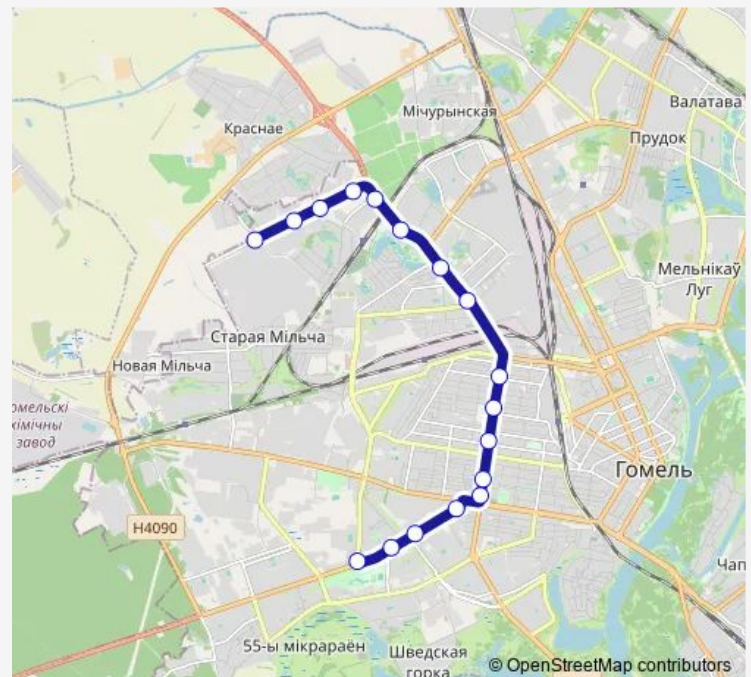

### Route schedule

Завод литья и нормалей — Парк «Фестивальный»

Monday 08:02-09:17

Tuesday 08:02-09:17

Wednesday 08:02-09:17

Thursday 08:02-09:17

Friday 08:02-09:17

Saturday —

### Route info

Direction: Завод литья и нормалей

Stops: 17

Trip Duration: 0 hour 43 min

11в

11B Trolleybus time schedules and route maps are available in an offline PDF at [busmaps.com](https://busmaps.com). Use the [busmaps.com](https://busmaps.com) website to see live bus times, train schedule or subway schedule, and step-by-step directions for all public transit in Homyel'