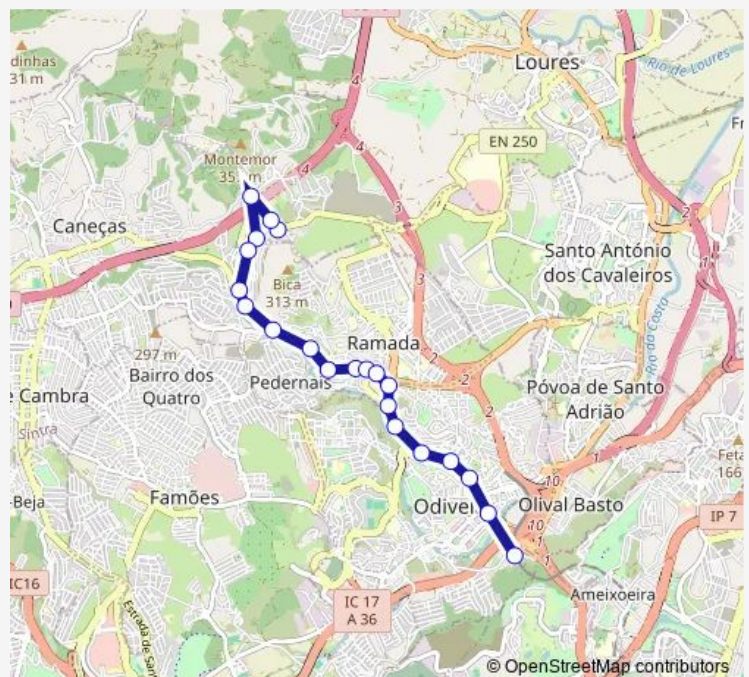

Bus 202 - Montemor - Sr Roubado (Metro)

[Go to website](#)

Direction

Montemor (R Major Rosa Bastos 13) — Sr Roubado (Metro)

21 stops

[Open route schedule](#)

Montemor (R Major Rosa Bastos 13)

Montemor (R Major Rosa Bastos 26 A)

Montemor (X)

Bº S Jorge (R Camilo Castelo Branco) Esc Primária

Bº S Jorge (Lgo Pôr Sol)

Ponte Bica (R Olivença 3)

Ponte Bica 113 (EN 250/2)

Amoreira (EN 250/2) Aires (X) Pedernais

Amoreira (En250/2)

Ramada (EN 250/2) Alto Ramada 49

Ramada 13 (EN 250/2)

Ramada (R Palmira Bastos)

Ramada (R Alves Cunha) Jardim Infantil

Ramada (R João Villaret)

Ramada Baixo Fte 12 (EN 250/2)

Odivelas (R Combatentes Ultramar 81)

Odivelas (Av Abreu Lopes 105) Quiosque

Odivelas (Av Abreu Lopes) Esc Secundária

Odivelas (Av Abreu Lopes 21)

Odivelas (R Guilh Gomes Fernandes 9) Arcada

Sr Roubado (Metro)

Route schedule

Montemor (R Major Rosa Bastos 13) — Sr Roubado (Metro)

Monday 04:50-19:20

Tuesday 04:50-19:20

Wednesday 04:50-19:20

Thursday 04:50-19:20

Friday 04:50-19:20

Saturday —

Sunday —

Route info

Direction: Montemor (R Major Rosa Bastos 13)

Stops: 21

Trip Duration: 0 hour 20 min

202 - Montemor - Sr Roubado (Metro)