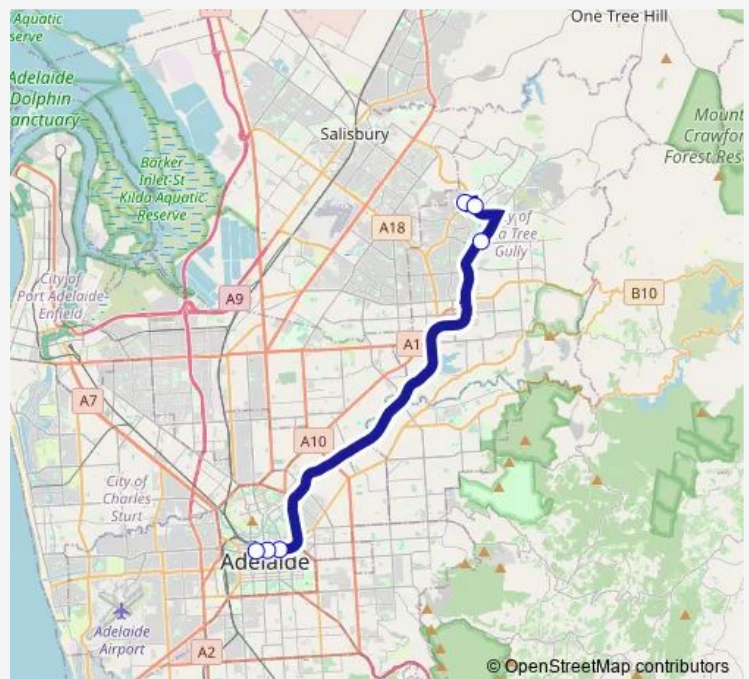

Bus C1X Golden Grove Interchange to City

[Go to website](#)

Direction

Zone A Golden Grove Interchange — Stop W1 Currie St - South side

6 stops

[Open route schedule](#)

Zone A Golden Grove Interchange

Stop 62A The Grove Way - East side

Stop 50 Golden Grove Rd - East side

Stop S1 Grenfell St - South side

Stop U1 Grenfell St - South side

Stop W1 Currie St - South side

Route schedule

Zone A Golden Grove Interchange — Stop W1 Currie St - South side

Monday 07:17-07:46

Tuesday 07:17-07:46

Wednesday 07:17-07:46

Thursday 07:17-07:46

Friday 07:17-07:46

Saturday —

Sunday —

Route info

Direction: Zone A Golden Grove Interchange

Stops: 6

Trip Duration: 0 hour 36 min

C1X — Golden Grove Interchange to City

C1X Bus time schedules and route maps are available in an offline PDF at busmaps.com. Use the busmaps.com website to see live bus times, train schedule or subway schedule, and step-by-step directions for all public transit in Adelaide