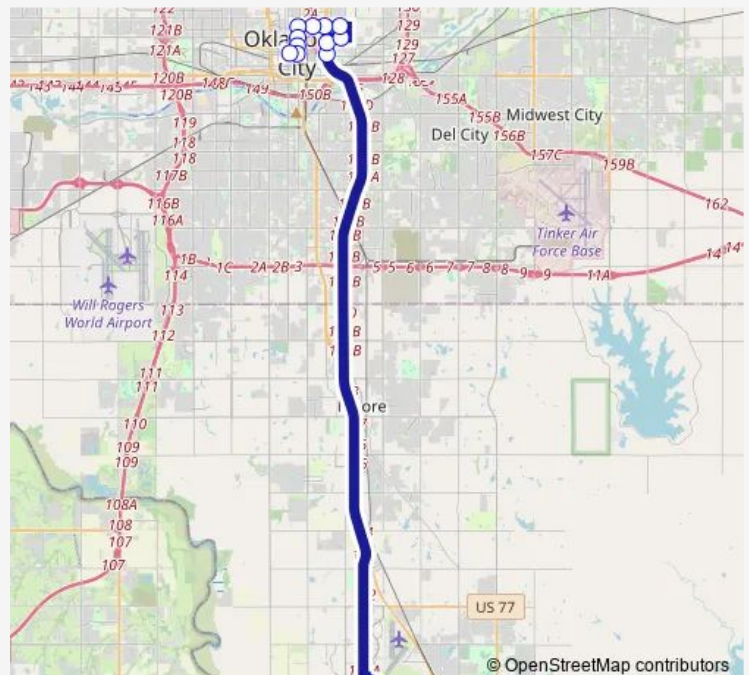

### Direction

Transit Center BAY D — Norman TC Bay A

16 stops

[Open route schedule](#)

Transit Center BAY D

N Robinson AVE @ NW 4TH St

N Robinson AVE @ NW 7H St

N Robinson AVE @ NW 9TH St

Westport DR @ 24th Ave

Main/24th Nw

Main/Berry - Norman High School

Norman TC Bay A

### Route schedule

Transit Center BAY D — Norman TC Bay A

Monday 05:50-17:50

Tuesday 05:50-17:50

Wednesday 05:50-17:50

Thursday 05:50-17:50

Friday 05:50-17:50

Saturday —

### Route info

Direction: Transit Center BAY D

Stops: 16

Trip Duration: 0 hour 59 min

**Direction**

Norman TC Bay A — Transit Center BAY D

15 stops

[Open route schedule](#)