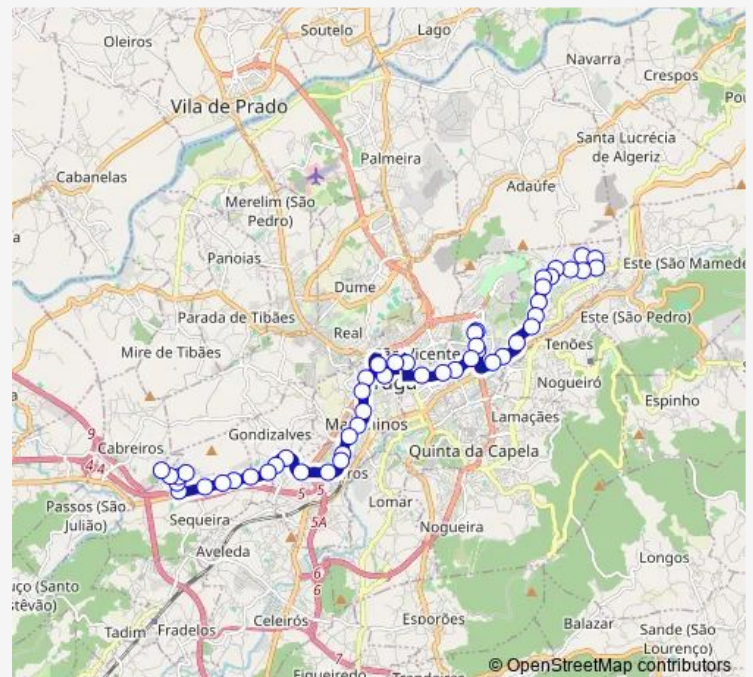

Júlio Fragata Iiv

D Pedro V - li

D Pedro V - I

Route schedule

Vergadela li — Alegrete

Monday —

Tuesday —

Wednesday —

Thursday —

Friday

06:42-20:40

Saturday —

Sunday —

Route info

Direction: Vergadela li

Stops: 49

Trip Duration: 0 hour 58 min

024 — Sequeira - Gualtar

S Victor

Central li

A Herculano (Penedos)

Carmo (Mercado)

Cons Torres Almeida (Pópulo)

S Martinho (Viaduto)

—

Sunday

—

Route info

Direction: Alegrete

Stops: 45

Trip Duration: 1 hour 0 min

25 de Abril (D Maria II lii)