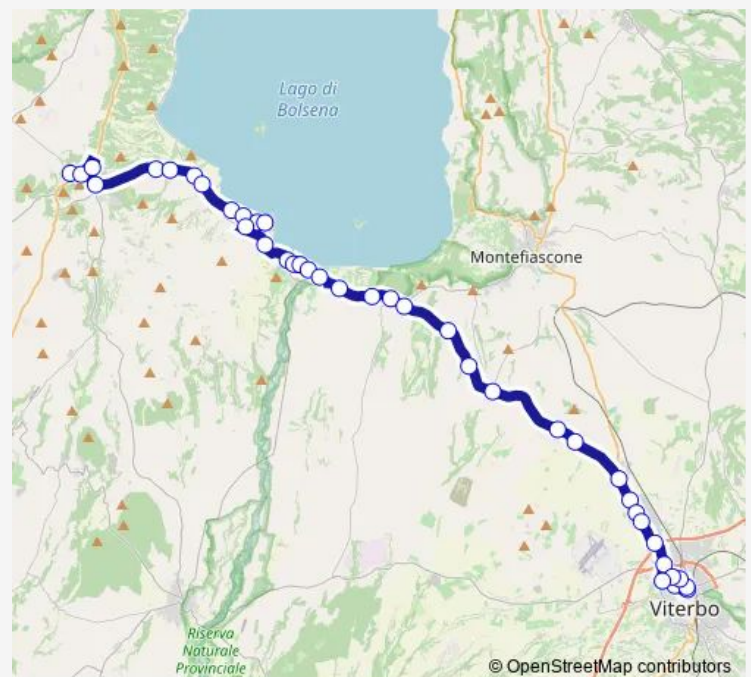

Monday 07:15

Tuesday 07:15

Wednesday 07:15

Thursday 07:15

Friday 07:15

Saturday —

Sunday —

Route info

Direction: Valentano | Via Marconi Via Roma # f392

Stops: 40

Trip Duration: 0 hour 45 min

Valentano - Viterbo # Va038a

Viterbo | Via Commenda Str. Fondaccio # f656

Viterbo | Via Commenda Via San Lario # f657