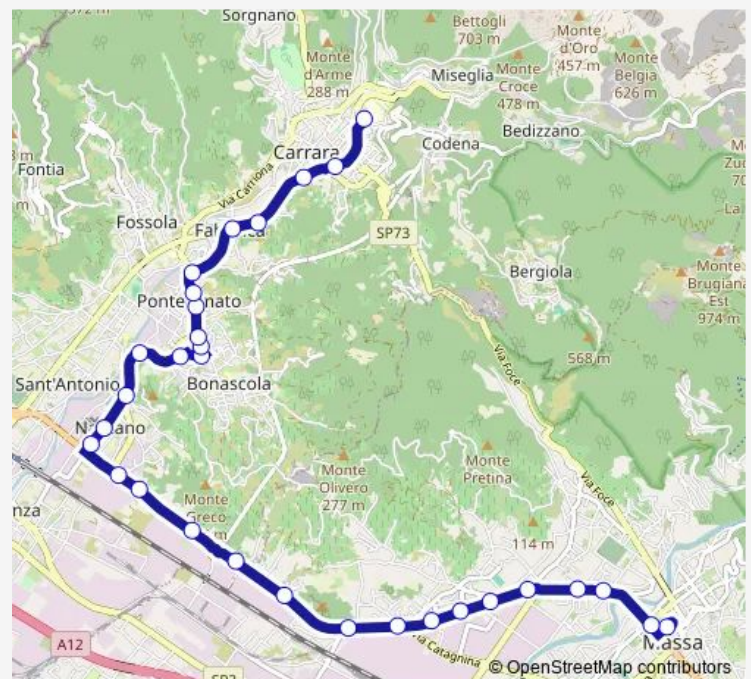

Monticello Dir.Monti

Treno Dir.Monti

Route schedule

Massa Via Europa — Carrara Ospedale

Monday 06:30-20:05

Tuesday 06:30-20:05

Wednesday 06:30-20:05

Thursday 06:30-20:05

Friday 06:30-20:05

Saturday 06:30-20:05

Sunday 13:35-19:35

Route info

Direction: Massa Via Europa

Stops: 31

Trip Duration: 0 hour 25 min

L75 — Carrara-Nazzano-Massa

Piazza Allende Dir.Monti

Carrara Ospedale

Direction

Carrara Ospedale — Massa Via Europa

31 stops

[Open route schedule](#)

Carrara Ospedale

Piazza Monzoni

Saturday 07:46

Sunday —

Route info

Direction: Massa Via Europa

Stops: 30

Trip Duration: 0 hour 29 min

Fabbrica Dir.Monti

San Ceccardo Dir.Monti