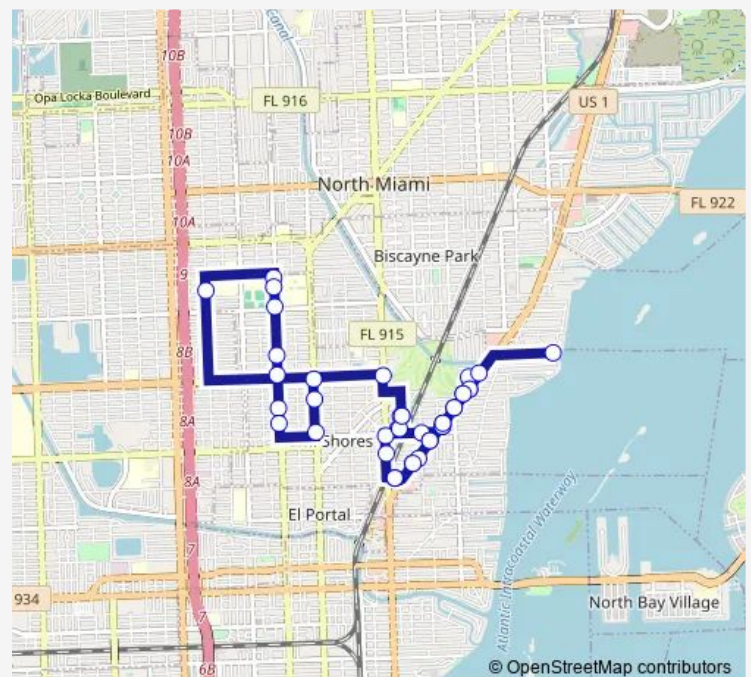

Bus Mshest Miami Shores Village East

[Go to website](#)

Direction

Field House — Field House

40 stops

[Open route schedule](#)

Field House

NE 6 AV @ NE 103 St

Aquatic Center

Country Club - Biscayne Blvd@Ne 100 St

Biscayne BD & NE 99 St

Route schedule

Field House — Field House

Monday 14:00-16:46

Tuesday 14:00-16:46

Wednesday 14:00-16:46

Thursday 14:00-16:46

Friday 14:00-16:46

Saturday —

Sunday —

Route info

Direction: Field House

Stops: 40

Trip Duration: 1 hour 13 min

Mshest — Miami Shores Village East

Biscayne BD & NE 97 St

Biscayne BD & NE 95 St

Biscayne BD & NE 93 St

Publix

Biscayne BD & NE 93 St

Biscayne BD @ NE 96 St

Biscayne BD & # 10055