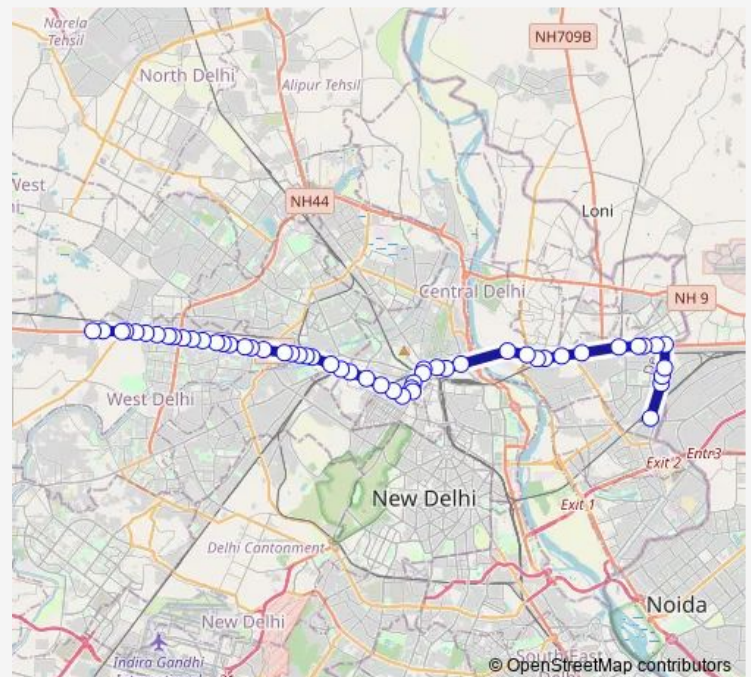

Ice Factory (Rani Jhansi Road)

Azad Market

Bara Hindu Rao

Route schedule

Anand Vihar Isbt Terminal — Qamruddin Nagar Terminal

Monday 15:05-22:30

Tuesday 15:05-22:30

Wednesday 15:05-22:30

Thursday 15:05-22:30

Friday 15:05-22:30

Saturday 15:05-22:30

Sunday 15:05-22:30

Route info

Direction: Anand Vihar Isbt Terminal

Stops: 53

Trip Duration: 2 hour 4 min