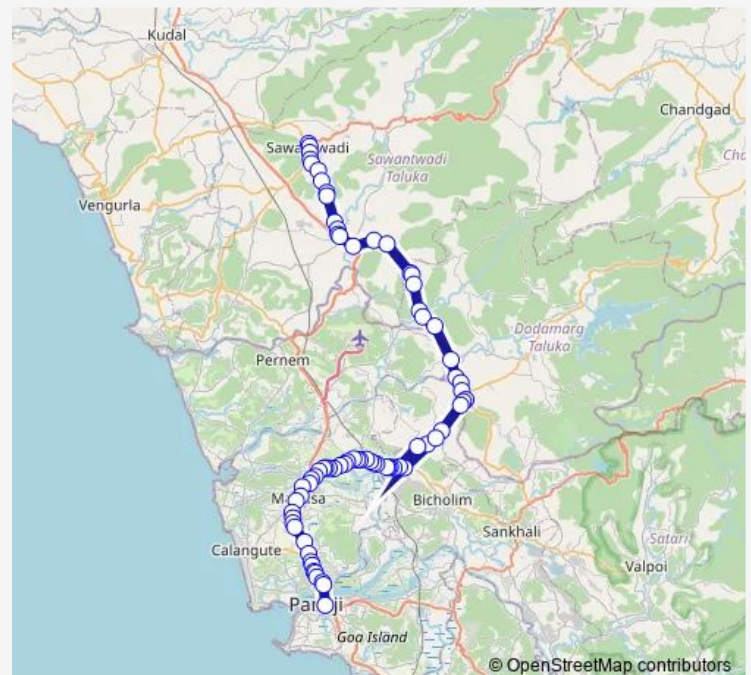

Bus PRV151 Panaji - Sawantwadi via Dodamarg

[Go to website](#)

Direction

Sawantwadi Bus Stand Msrtc — Panaji KTC Bus Stand

74 stops

[Open route schedule](#)

Sawantwadi Bus Stand Msrtc

Sawantwadi Court

Talyar

I.T.I./Police Station

Gardi

Mazgao Nala

Wadakade

Xetrafal

Konwada

Insuli Factory

Kudvache Temb

Old Insuli Check Post

RTO Check Post, Banda

Banda

Panval

Degve

Morgao

Morgaon

Adali

Kalane

Kalne High School

Route schedule

Sawantwadi Bus Stand Msrtc — Panaji KTC Bus Stand

Monday 17:30-18:30

Tuesday 17:30-18:30

Wednesday 17:30-18:30

Thursday 17:30-18:30

Friday 17:30-18:30

Saturday 17:30-18:30

Sunday 17:30-18:30

Route info

Direction: Sawantwadi Bus Stand Msrtc

Stops: 74

Trip Duration: 2 hour 30 min

■ PRV151 — Panaji - Sawantwadi via Dodamarg