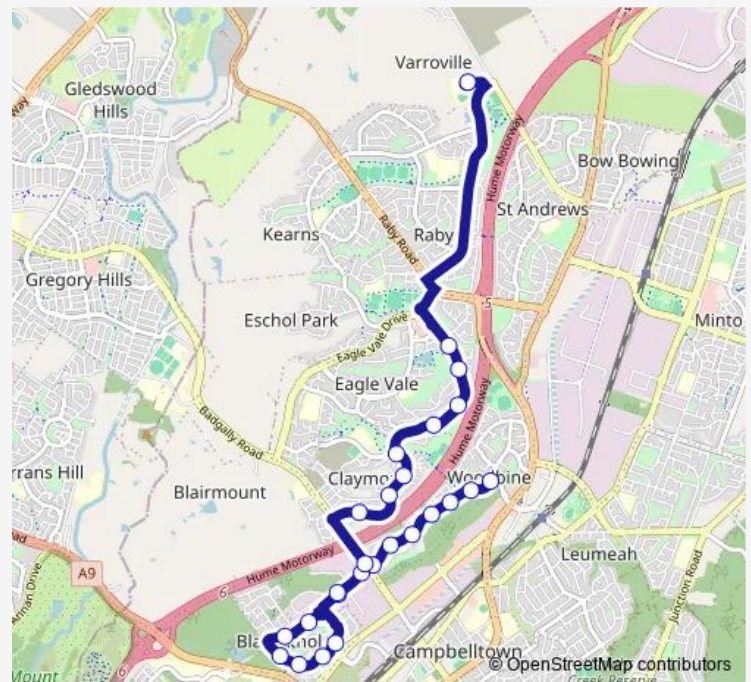

Dobell Rd Opp Jullian Way

Route schedule

North Steyne Rd Opp Lorraine Cibilic Reserve — Mount Carmel High School, School Grounds

Monday	07:39
Tuesday	07:39
Wednesday	07:39
Thursday	07:39
Friday	—
Saturday	—
Sunday	—

Route info

Direction: North Steyne Rd Opp Lorraine Cibilic Reserve

Stops: 26

Trip Duration: 0 hour 28 min

5032 — The Kraal and Johnson to Mt Carmel Hs

Dobell Rd Opp Claymore Community Centre

Gould Rd Opp Beryl Cl