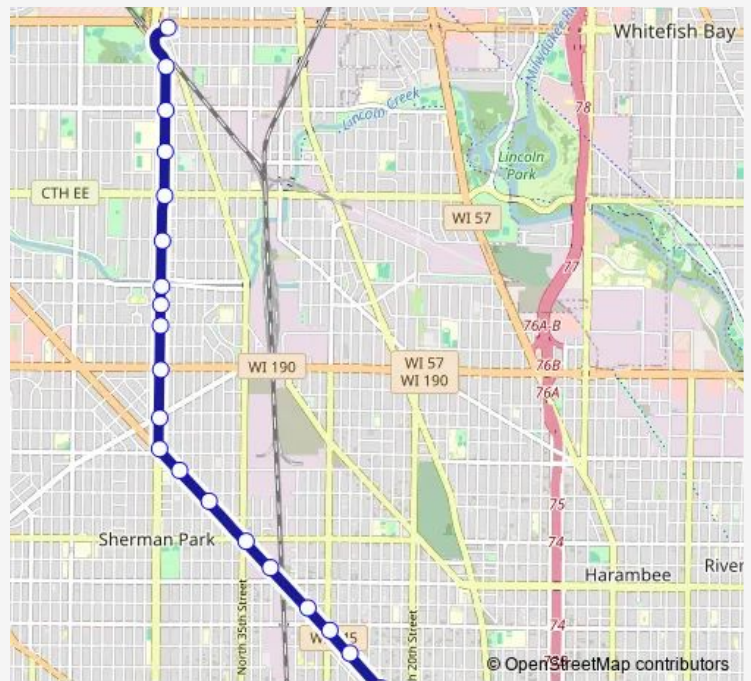

Fond DU LAC & 3823

Fond DU LAC & Townsend

Fond DU LAC & Sherman

Sherman & Roosevelt

Route schedule

VEL Phillips & Howard Fuller Collegiate Academy — Hopkins & Silver Spring

Monday 15:25

Tuesday 15:25

Wednesday 15:25

Thursday 15:25

Friday 15:25

Saturday —

Sunday —

Route info

Direction: VEL Phillips & Howard Fuller Collegiate Academy

Stops: 31

Trip Duration: 0 hour 49 min

■ HF2 — Via Rt 30 & Blueline

Sherman & Capitol

Sherman & Hope

Sherman & Marion

Sherman & Congress

Sherman & Glendale

Sherman & Hampton