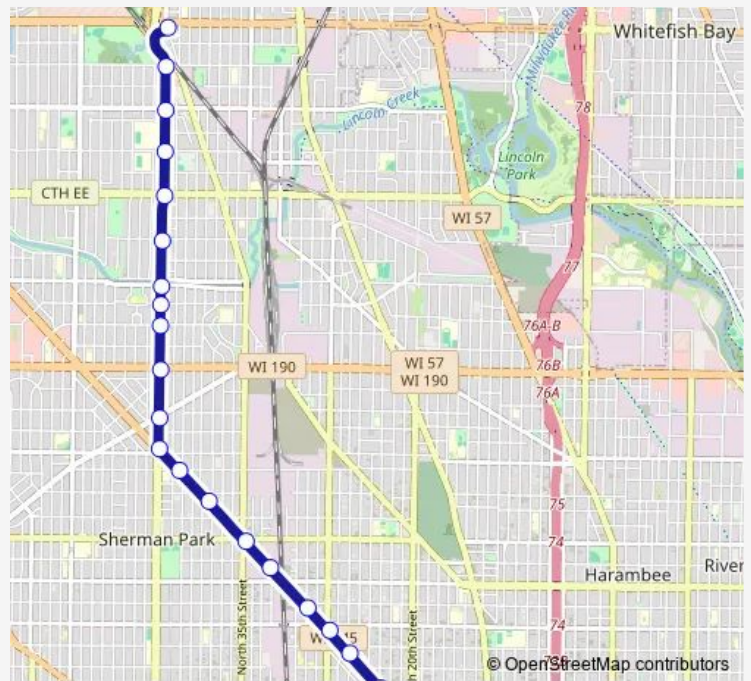

Fond DU LAC & 3823

Fond DU LAC & Townsend

Fond DU LAC & Sherman

Sherman & Roosevelt

Route schedule

VEL Phillips & Howard Fuller Collegiate Academy — Hopkins & Silver Spring

Monday 15:25

Tuesday 15:25

Wednesday 15:25

Thursday 15:25

Friday 15:25

Saturday —

Sunday —

Route info

Direction: VEL Phillips & Howard Fuller Collegiate Academy

Stops: 31

Trip Duration: 0 hour 49 min

Hf2 — Via Rt 30 & Blueline

Sherman & Capitol

Sherman & Hope

Sherman & Marion

Sherman & Congress

Sherman & Glendale

Sherman & Hampton