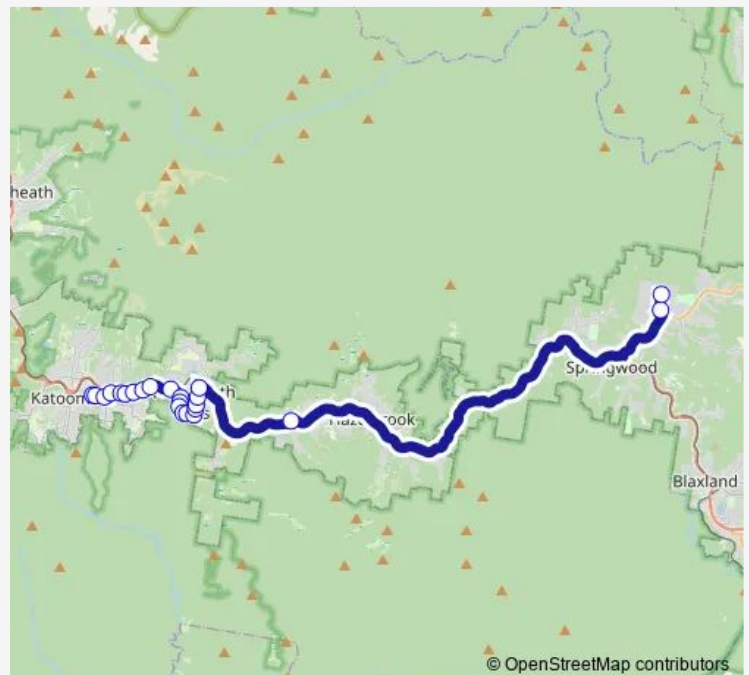

Fletcher St At Pritchard St

Fletcher St At Falls Rd

Falls Rd After Backhouse St

Falls Rd Opp Parkes St

Falls Rd Opp Wentworth Falls Public School

Falls Rd Opp Wilson Park

Route schedule

Blue Mountains Transit Bus Depot, Megalong St — St Columba's Catholic College, School Grounds

Monday	07:30
Tuesday	07:30
Wednesday	07:30
Thursday	—
Friday	—
Saturday	—
Sunday	—

Route info

Direction: Blue Mountains Transit Bus Depot, Megalong St

Stops: 23

Trip Duration: 0 hour 55 min

8313 — Leura Depot to St Columba's Catholic College and St Thomas Aquinas Ps