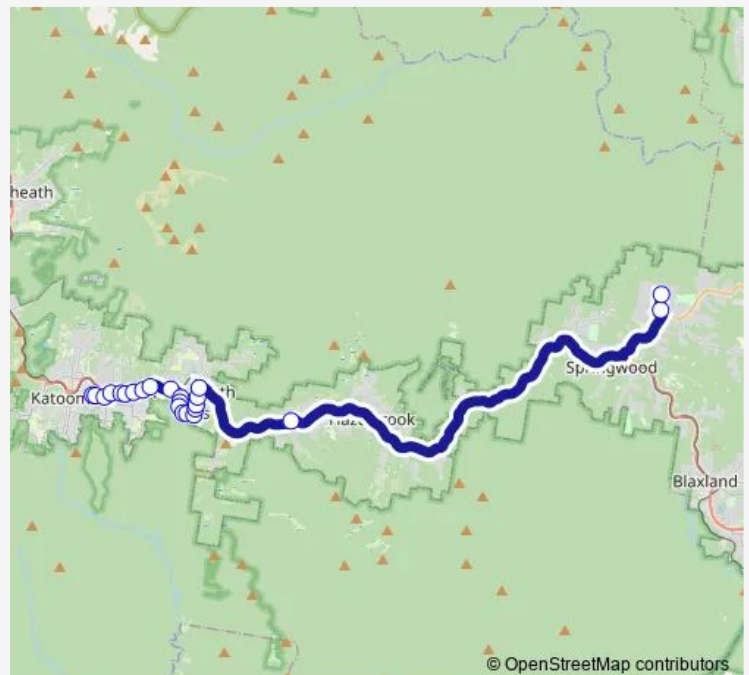

Fletcher St At Pritchard St

Fletcher St At Falls Rd

Falls Rd After Backhouse St

Falls Rd Opp Parkes St

Falls Rd Opp Wentworth Falls Public School

Falls Rd Opp Wilson Park

Route schedule

Blue Mountains Transit Bus Depot, Megalong St — St Columba's Catholic College, School Grounds

Monday	07:30
Tuesday	07:30
Wednesday	07:30
Thursday	07:30
Friday	07:30
Saturday	—
Sunday	—

Route info

Direction: Blue Mountains Transit Bus Depot, Megalong St

Stops: 23

Trip Duration: 0 hour 55 min

Bullaburra Station, Great Western Hwy