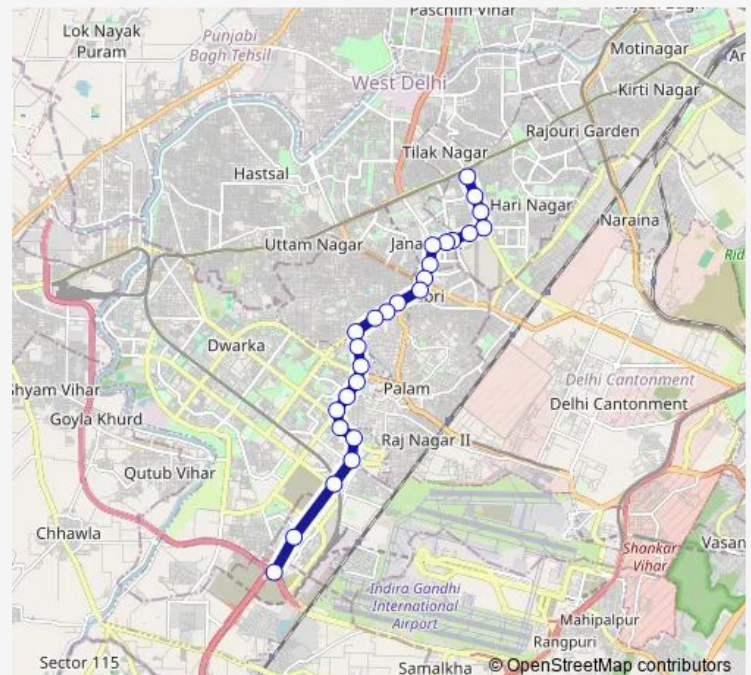

### Route schedule

Tilak Nagar Jail Road — Dwarka Sec 22 Cluster Depot

Monday 00:14-23:50

Tuesday 00:14-23:50

Wednesday 00:14-23:50

Thursday 00:14-23:50

Friday 00:14-23:50

Saturday 00:14-23:50

Sunday 00:14-23:50

### Route info

Direction: Tilak Nagar Jail Road

Stops: 26

Trip Duration: 0 hour 46 min

827Istldown

Royal Residency (Dwarka)

Dwarka Sec 8 DTC Depot

Dwarka Sec 9 Metro Station