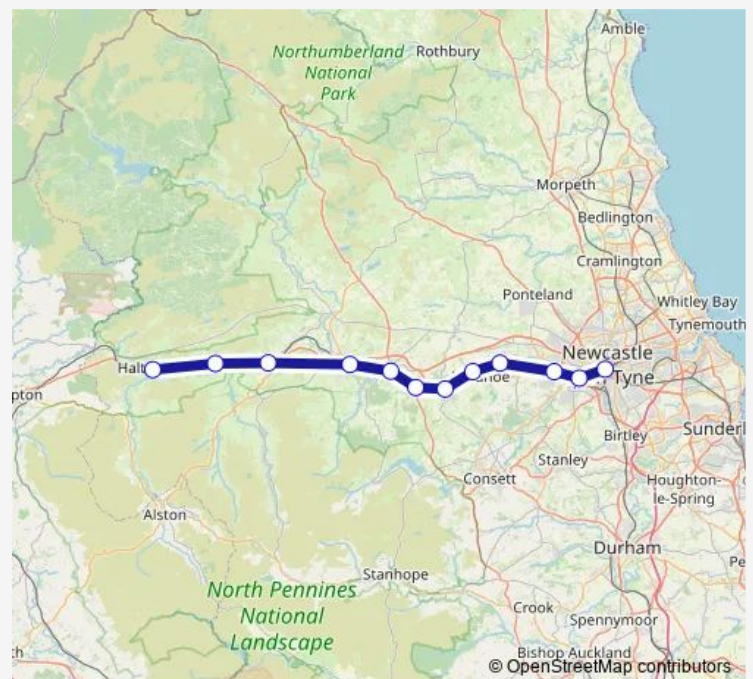

### Route schedule

Haltwhistle — Newcastle

Monday

—

Tuesday

—

Wednesday

—

Thursday

—

Friday

—

Saturday

—

Sunday

21:21

### Route info

Direction: Haltwhistle

Stops: 12

Trip Duration: 2 hour 9 min

■ Nt:Hwh->Ncl — NT replacement bus service from HWH to Ncl **BusMaps**

Nt:Hwh->Ncl Rail Replacement Bus Service time schedules and route maps are available in an offline PDF at [busmaps.com](https://busmaps.com). Use the [busmaps.com](https://busmaps.com) website to see live bus times, train schedule or subway schedule, and step-by-step directions for all public transit in Newcastle upon Tyne