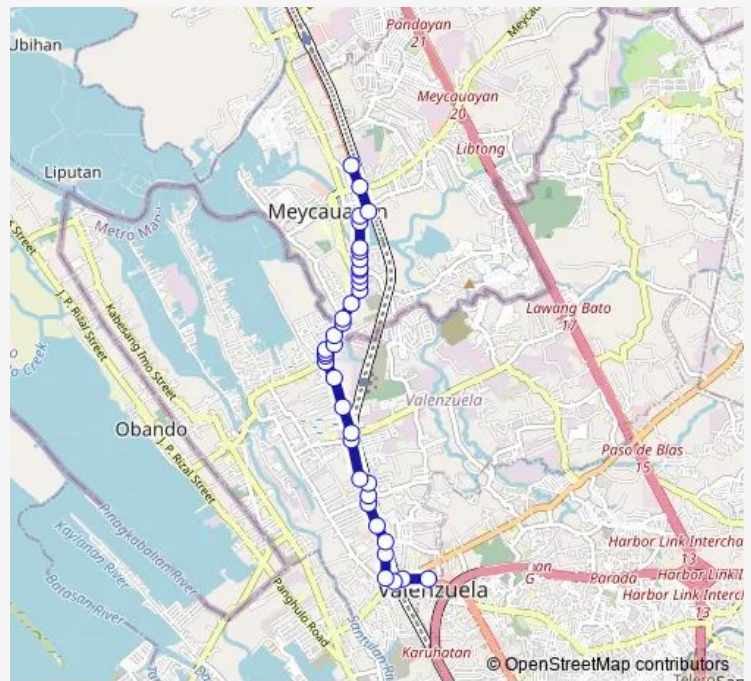

Flying V Gas, Macarthur Highway, Valenzuela City

Macarthur Highway / Maysan Road Intersection, Malinta, Valenzuela City

Malinta Elementary School, Macarthur Highway, Malinta, Valenzuela City

Jolibee, Macarthur Highway, Malinta, Valenzuela City

Dalandanan, Fire sub station, Macarthur Highway, Dalandanan, Valenzuela City

Ign Pharmacy, Macarthur Highway, Dalandanan, Valenzuela City

Macarthur Highway / Santiago Road Interchange, Dalandanan, Valenzuela City

Macarthur Highway, Dalandanan, Valenzuela City

Marisyl School, Macarthur Highway, Malanday Valenzuela City

**Route schedule**

Flying V Gas, Macarthur Highway, Valenzuela City — St Mary's College, Macarthur Highway, City of Meycauayan

Direction: Flying V Gas, Macarthur Highway, Valenzuela City

Stops: 37

Trip Duration: 0 hour 29 min

■ Malinta - Meycauayan via Mcarthur

Mercury Drug Store, Macarthur Highway, Malanday, Valenzuela City

Mananday Tricycle and Pedicab Terminal, Macarthur Highway, Malanday, Valenzuela City