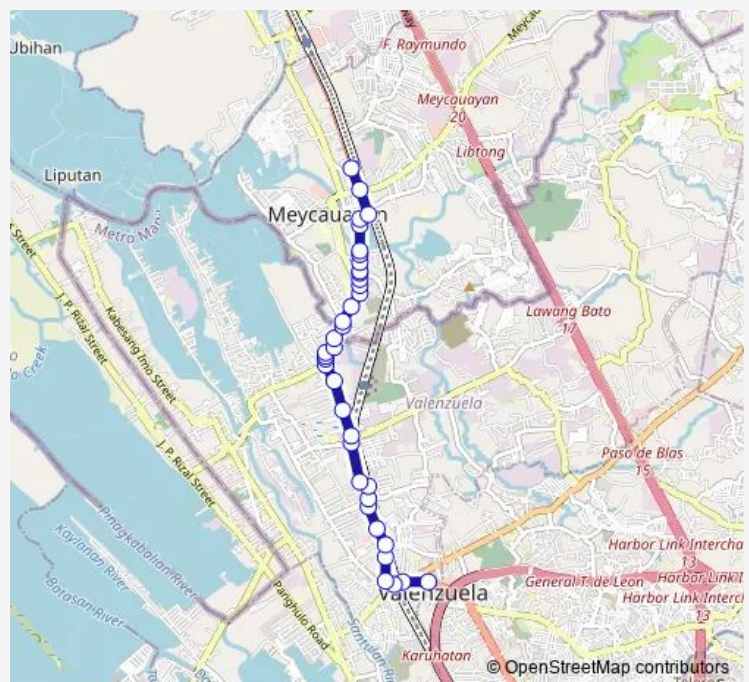

Flying V Gas, Macarthur Highway, Valenzuela City

Macarthur Highway / Maysan Road Intersection, Malinta, Valenzuela City

Malinta Elementary School, Macarthur Highway, Malinta, Valenzuela City

Jolibee, Macarthur Highway, Malinta, Valenzuela City

Macarthur Highway, Dalandanan, Valenzuela City

Marisyl School, Macarthur Highway, Malanday Valenzuela City

Route schedule

Flying V Gas, Macarthur Highway, Valenzuela City — St Mary's College, Macarthur Highway, City of Meycauayan

Monday	00:00
Tuesday	00:00
Wednesday	00:00
Thursday	00:00
Friday	00:00
Saturday	00:00
Sunday	00:00

Route info

Direction: Flying V Gas, Macarthur Highway, Valenzuela City

Stops: 37

Trip Duration: 0 hour 29 min

Malinta - Meycauayan via Mcarthur

Mercury Drug Store, Macarthur Highway, Malanday, Valenzuela City

Mananday Tricycle and Pedicab Terminal, Macarthur Highway, Malanday, Valenzuela City

Macarthur / Del Pilar Intersection, Malanday, Valenzuela City, Philippines