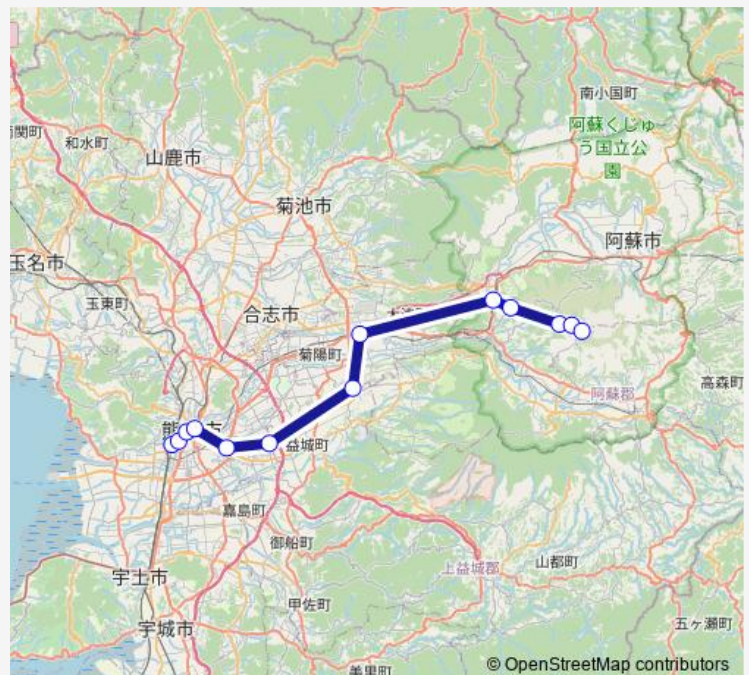

Thursday 09:33

Friday 09:33

Saturday 09:33

Sunday 09:33

Route info

Direction: 熊本駅前

Stops: 13

Trip Duration: 2 hour 6 min