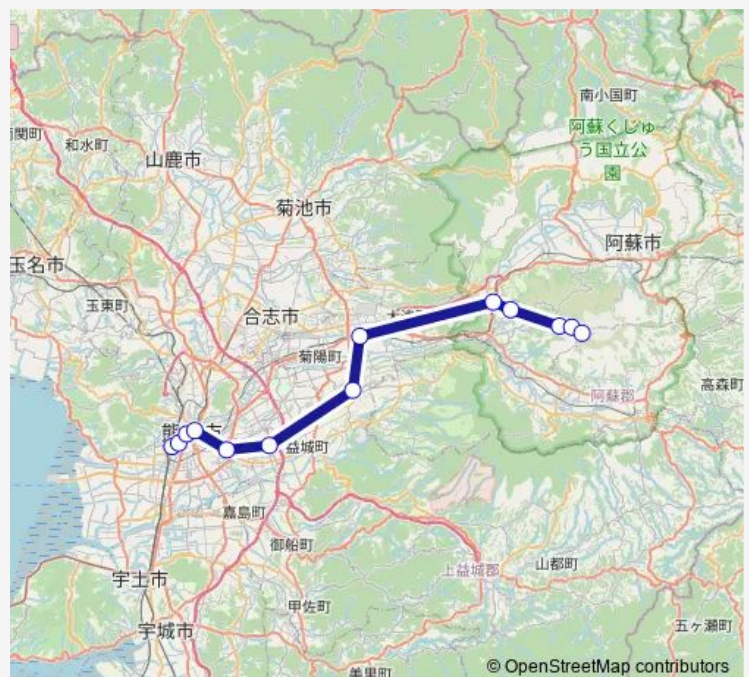

Thursday 09:33

Friday 09:33

Saturday 09:33

Sunday 09:33

Route info

Direction: 熊本駅前

Stops: 13

Trip Duration: 2 hour 6 min