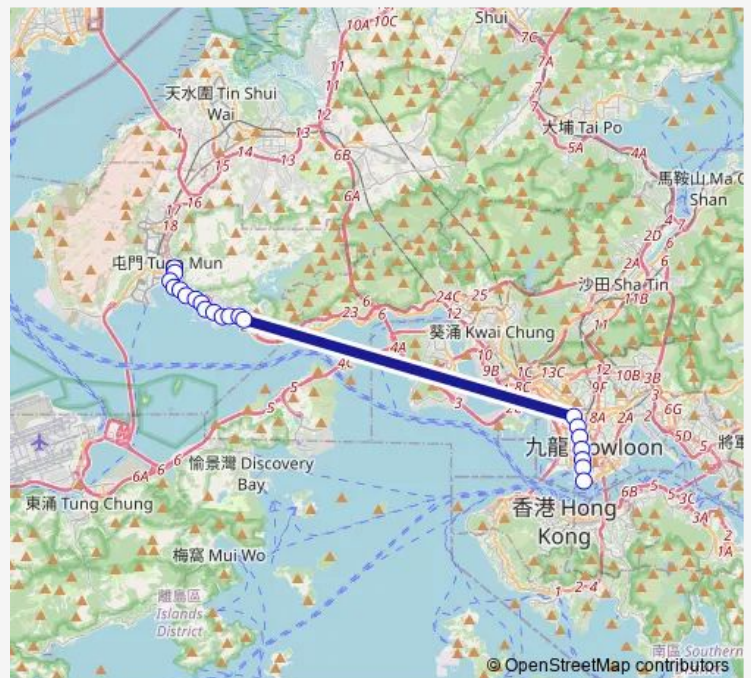

[Ctb] Castle Peak Beach, Castle Peak Road[[Kmb] Castle Peak Beach[[Lrtfeeder] Castle Peak Beach[[Lwb] Castle Peak Beach

[Ctb] Seaview Garden, Castle Peak Road[[Kmb] SEA View Garden[[Lrtfeeder] Seaview Garden[[Lwb] SEA View Garden

[Ctb] Cafeteria Beach, Castle Peak Road[[Kmb] Cafeteria Beach[[Lrtfeeder] Cafeteria Beach[[Lwb] Cafeteria Beach

[Ctb] Golden Beach, Castle Peak Road[[Kmb] Golden Beach[[Lrtfeeder] Golden Beach[[Lwb] Golden Beach

[Ctb] Hong Kong Gold Coast, Castle Peak Road[[Kmb] Hong Kong Gold Coast[[Lrtfeeder] Hong Kong Gold Coast[[Lwb] Hong Kong Gold Coast

[Ctb] KAR WO LEI Tsuen, Castle Peak Road[[Kmb] KAR WO LEI Tsuen[[Lrtfeeder] KAR WO LEI Tsuen[[Lwb] KAR WO LEI Tsuen

[Ctb] SIU SAU Tsuen, Castle Peak Road[[Kmb] SIU SAU Tsuen[[Lrtfeeder] SIU SAU Tsuen[[Lwb] SIU SAU Tsuen

[Ctb] THE Aegean, Castle Peak Road[[Kmb] THE Aegean[[Lrtfeeder] THE Aegean[[Lwb] THE Aegean

Route schedule

[Ctb] Handsome Court, Castle Peak Road[[Kmb] Handsome Court[[Lrtfeeder] Handsome Court[[Lwb] Handsome Court — [Kmb] Tsim SHA Tsui BBI - Middle Road

Monday	07:20-07:50
Tuesday	07:20-07:50
Wednesday	07:20-07:50
Thursday	07:20-07:50
Friday	07:20-07:50
Saturday	07:20-07:50
Sunday	—

Route info

Direction: [Ctb] Handsome Court, Castle Peak Road[[Kmb] Handsome Court[[Lrtfeeder] Handsome Court[[Lwb] Handsome Court

Stops: 21

Trip Duration: 1 hour 3 min