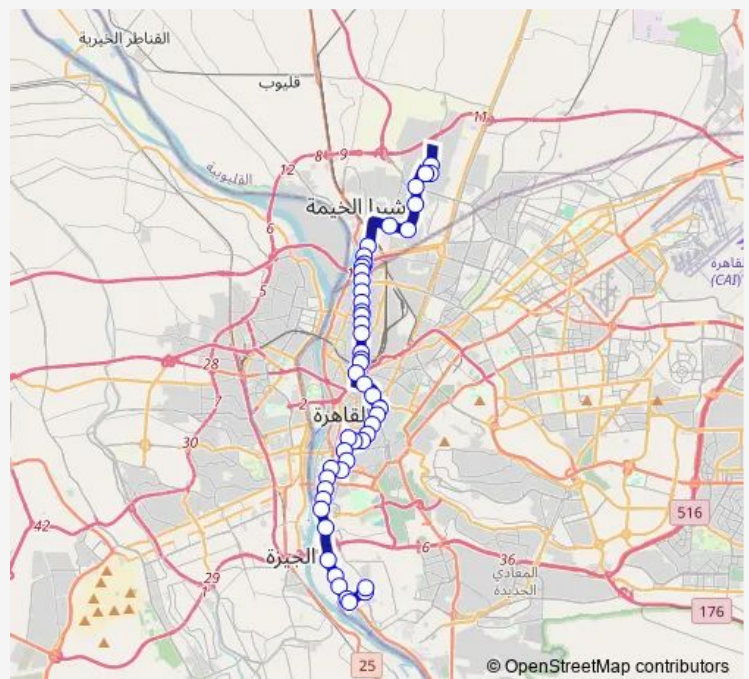

Ahmed Maher Teaching Hospital

Cairo Security Directorate

Al Banat Mosque

Route schedule

Maadi Military Hospital — Bahtem Specialized Hospital For Surgery

Monday 10:00

Tuesday 10:00

Wednesday 10:00

Thursday 10:00

Friday 10:00

Saturday 10:00

Sunday 10:00

Route info

Direction: Maadi Military Hospital

Stops: 51

Trip Duration: 2 hour 6 min

Minibus 107 — Isko - Matbaa Station

Al Mosky (Port Said St.)

Abd El Aziz St. (Ataba)

Ataba

Emad El Deen St. & 26th of July St.

Ramses

Ramses Station

Ahmed Oraby St.

Sunday 10:00

Route info

Direction: Bahteem Specialized Hospital For Surgery

Stops: 48

Trip Duration: 2 hour 10 min

Al Banat Mosque

Cairo Security Directorate

Ahmed Maher Teaching Hospital