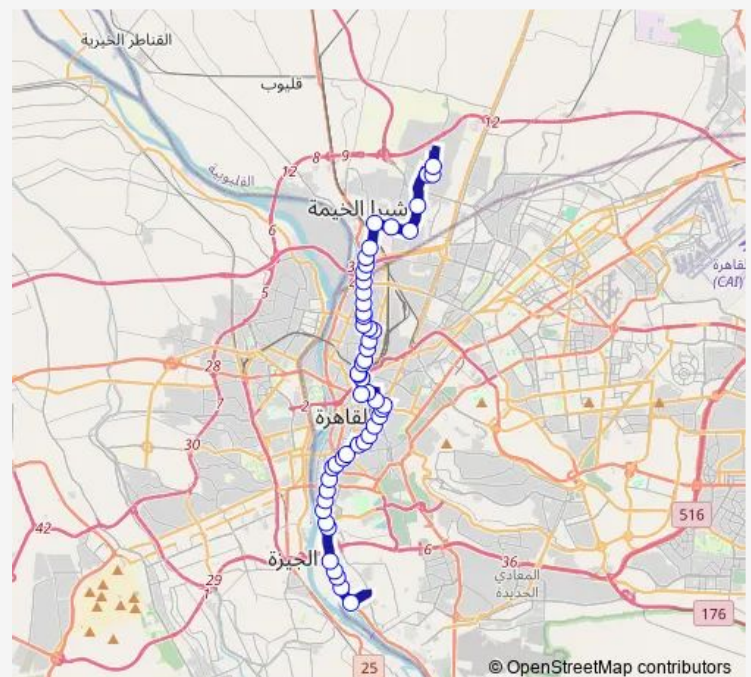

Al Sahel Police Department

Rod Al Farag Metro Station

The Good Shepherd Hospital

Misr Bank (Shobra St.)

Ahmed Badawi St.

Route schedule

Bahtem Specialized Hospital For Surgery — Matbaa

Monday 10:00

Tuesday 10:00

Wednesday 10:00

Thursday 10:00

Friday 10:00

Saturday 10:00

Sunday 10:00

Route info

Direction: Bahtem Specialized Hospital For Surgery

Stops: 48

Trip Duration: 2 hour 10 min

■ Minibus 107 — Isko - Matbaa Station

BusMaps

Ahmed Helmy

Ahmed Oraby St.

Central Bank (Ataba)

Ataba

Wednesday 10:00

Thursday 10:00

Friday 10:00

Saturday 10:00

Sunday 10:00

Route info

Direction: Maadi Military Hospital

Stops: 51