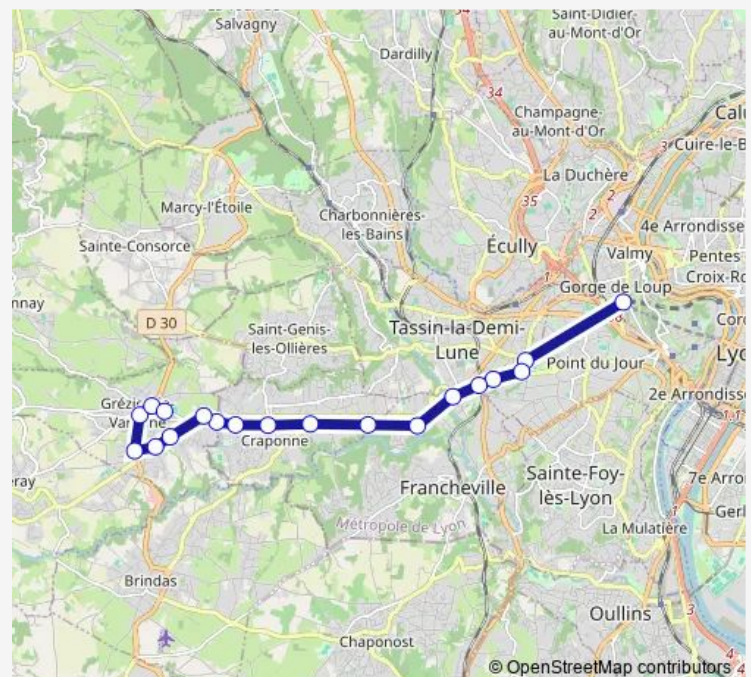

—

Thursday

06:35-18:39

Friday

—

Saturday

—

Sunday

—

Route info

Direction: Gorge de Loup

Stops: 19

Trip Duration: 0 hour 38 min

■ C24e — Gorge de Loup -> Gymnase E.Catalon

BusMaps

Direction