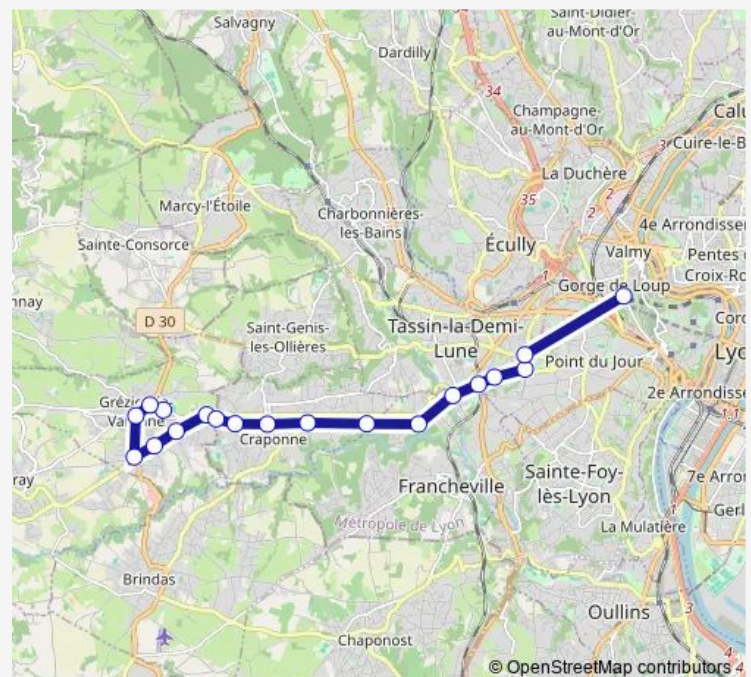

Saturday —

Sunday —

Route info

Direction: Gymnase E.Catalon

Stops: 19

Trip Duration: 0 hour 33 min

C24e — Gymnase E.Catalon -> Gorge de Loup

Direction

Gymnase E.Catalon — Gorge de Loup

19 stops

[Open route schedule](#)

Gymnase E.Catalon

Evellier

Grézieu la Varenne

Quatre Chemins

Martoret