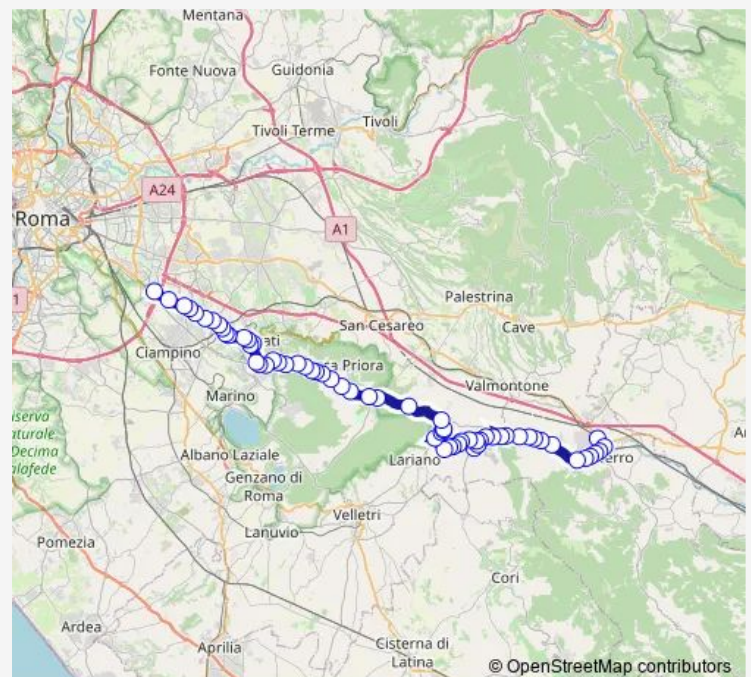

### Route schedule

Colferro | Stazione FS # f4937 — Roma | Anagnina (Metro A) # f3582

Monday 04:50

Tuesday 04:50

Wednesday 04:50

Thursday 04:50

Friday 04:50

Saturday —

### Route info

Direction: Colferro | Stazione FS # f4937

Stops: 64

Trip Duration: 1 hour 18 min

Artena | Contrada La Fossa # f14808

Artena | Largo San Giovanni # f14809

Artena | Via Colubro Via Nocchietto # f14810