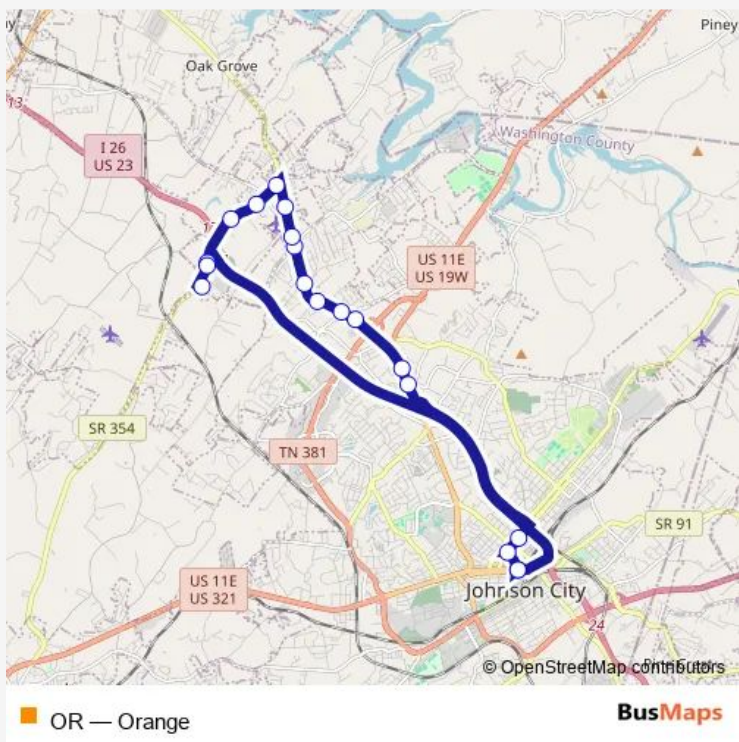

Direction
 Transit Ctr — Transit Ctr
 43 stops
[Open route schedule](#)

- Transit Ctr
- W. Mkt & W. Watauga
- W. Mkt & Belmont
- W. Mkt - Hillcrest Drugs
- W. Mkt - Henry Johnson/Cvs
- Knob Crk & Johnson
- Knob Crk & Morningside
- Sundale & North Hills
- Sundale & Northgate
- Sunset - Social Security
- Knob Crk - Mahoneys
- Knob Creek at Waterbrooke Pro Park
- Knob Crk - Ear, Nose & Throat
- Knob Crk - Tri State Cardio
- Med Tech - JC Eye Clinic
- Med Tech - Wellness Ctr
- Med Tech - SOF Healthcare
- Franklin Woods Hosp Er
- Med Tech Pkwy & Corporate Drive
- Med Tech Pkwy & Technology Lane
- Carroll Reece Post Office

Route schedule
 Transit Ctr — Transit Ctr

Monday	08:00-15:30
Tuesday	08:00-15:30
Wednesday	—
Thursday	—
Friday	08:00-15:30
Saturday	—
Sunday	—

Route info
 Direction: Transit Ctr
 Stops: 43
 Trip Duration: 0 hour 41 min

W. Mkt - Super Car Wash

W. Mkt - Kiwanis Park

W. Main & Delaware

W. Main & Belmont

W. Main & W. Watauga

Transit Ctr

Direction

Transit Ctr — Transit Ctr

Stops: 19

Trip Duration: 0 hour 40 min

OR Bus time schedules and route maps are available in an offline PDF at busmaps.com. Use the busmaps.com website to see live bus times, train schedule or subway schedule, and step-by-step directions for all public transit in Jonesborough