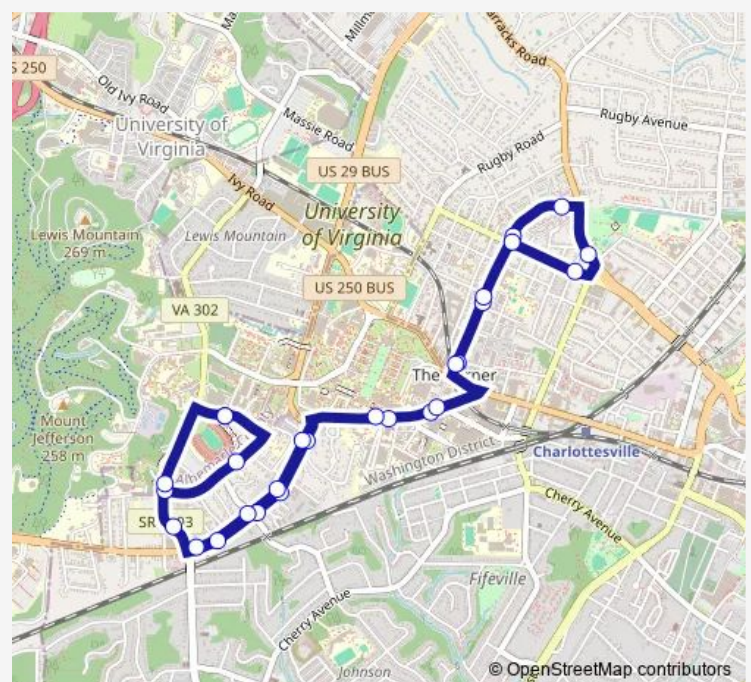

14th Street @ Virginia Ave

14th Street @ Wertland St (Southbound)

Jefferson Park Ave @ UVA Medical Center

Jefferson Park Ave @ Cabell Hall

Jefferson Park Ave @ Woodrow St

Route schedule

Whitehead Rd @ Scott Stadium — Whitehead Rd @ Scott Stadium

Monday 07:30-17:50

Tuesday 07:30-17:50

Wednesday 07:30-17:50

Thursday 07:30-17:50

Friday 07:30-17:50

Saturday —

Sunday —

Route info

Direction: Whitehead Rd @ Scott Stadium

Stops: 27

Trip Duration: 0 hour 40 min

OR — Orange Line

Jefferson Park Ave @ Montebello Circle

Jefferson Park Ave @ Shamrock Rd (Southbound)

Jefferson Park Ave @ Maury Ave

Route info

Direction: Mccormick Rd @ Shannon Library

Stops: 21

Trip Duration: 0 hour 30 min

Direction

Whitehead Rd @ Scott Stadium — Madison Ave @ Preston Ave

13 stops

[Open route schedule](#)