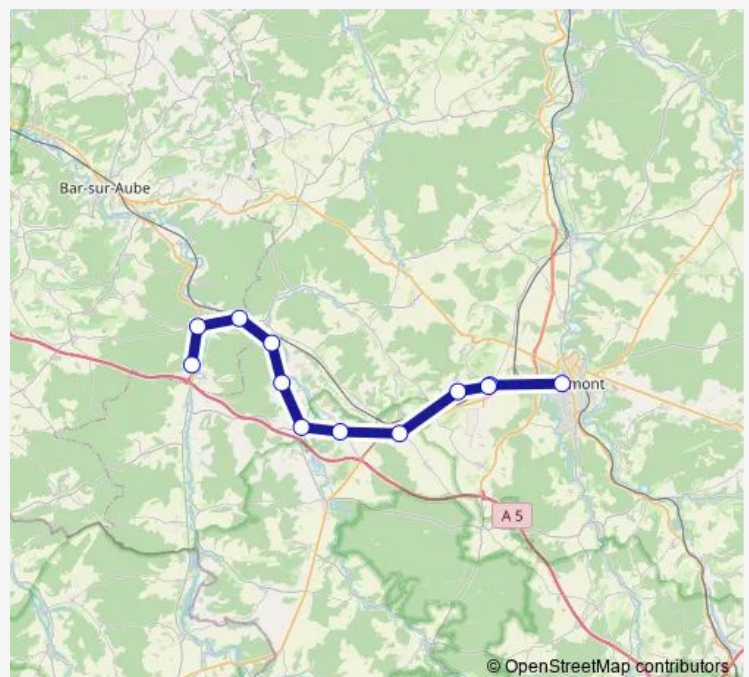

Longchamp-SUR-Aujon - Place Mairie

Ville-Sous-LA-Ferte - Clairvaux

Ville-Sous-LA-Ferte - Tramway

Route schedule

Chaumont - Gare SnCF — Ville-Sous-LA-Ferte - Tramway

Monday 12:07-18:30

Tuesday 12:07-18:30

Wednesday 12:07-18:30

Thursday 12:07-18:30

Friday 12:07-18:30

Saturday 12:06-17:40

Sunday —

Route info

Direction: Chaumont - Gare SnCF

Stops: 12

Trip Duration: 0 hour 48 min

Direction

Ville-Sous-LA-Ferte - Tramway — Chaumont - Gare Sncf

12 stops

[Open route schedule](#)

Ville-Sous-LA-Ferte - Tramway

Ville-Sous-LA-Ferte - Clairvaux

Longchamp-SUR-Aujon - Place Mairie

Maranville - La Poste