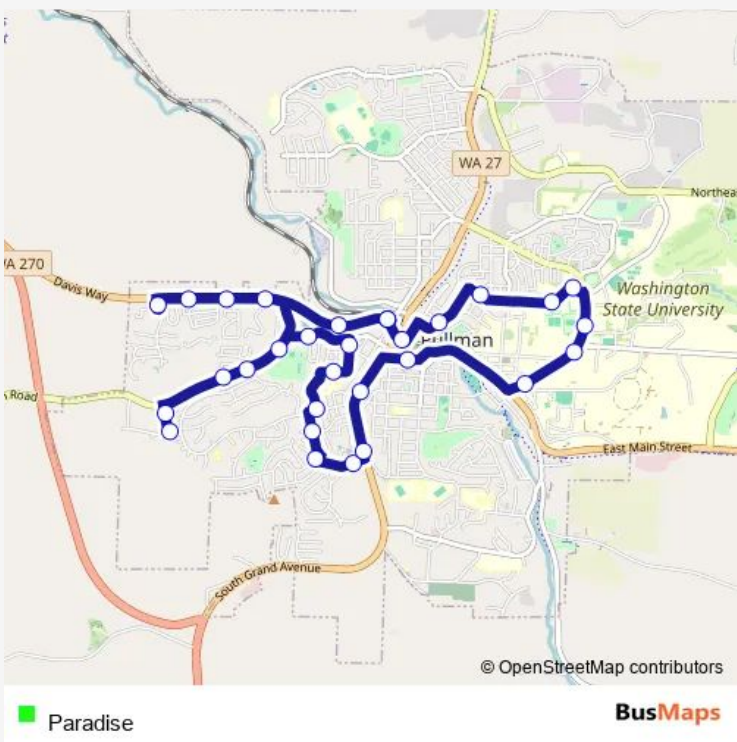

Direction
 Transfer Station — Transfer Station
 30 stops
[Open route schedule](#)

- Transfer Station
- Welcome Wayside
- Golden Hills
- Skyline Estates
- Cory Lane
- Parkwest
- Big Sky Court
- Whispering Hills Turnaround
- Whispering Hills
- Wawawai and Marcia
- Sunnyside Park
- Main and Cedar
- Arbor and Main
- Sunnyside Elementary
- Fountain and Center
- Cityview and James
- Fountain and Crestview
- Crestview and Grand
- Phikun's Thai Cuisine
- Jin's Mart
- opp. U.S. Bank

Route schedule
 Transfer Station — Transfer Station

Monday	06:30-18:05
Tuesday	06:30-18:05
Wednesday	06:30-18:05
Thursday	06:30-18:05
Friday	06:30-18:05
Saturday	—
Sunday	—

Route info
 Direction: Transfer Station
 Stops: 30
 Trip Duration: 0 hour 32 min

Stephenson Hall

Bustad Hall

Vogel Biosciences

Flag Lane west bound

Northside Commons

Adams Mall

Maiden and Spaulding, south bound

Neill Library

The schedule is provided in the local timezone. Times with "(+1)" indicate departures on the next day.

PDF file created on 2025-01-16

2024 BusMaps.com - All Rights Reserved