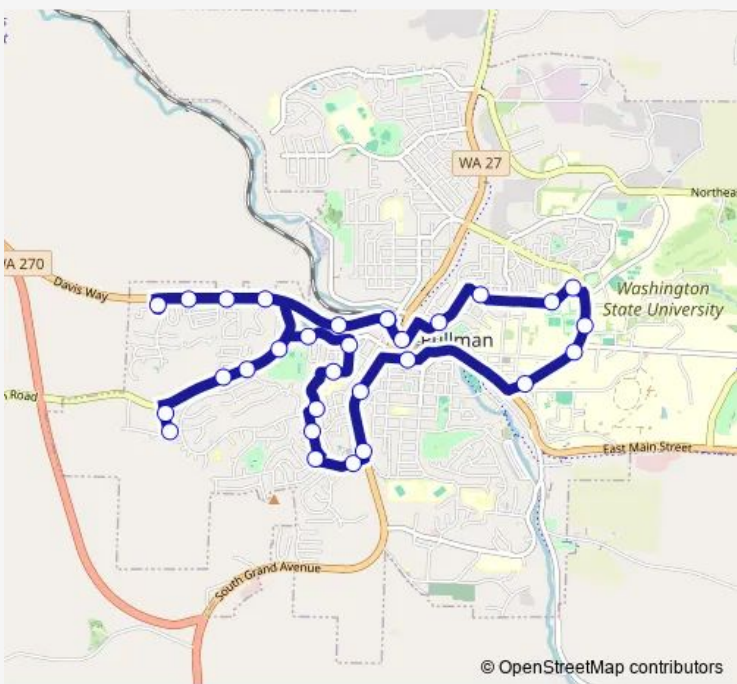

Direction
 Transfer Station — Transfer Station
 30 stops
[Open route schedule](#)

- Transfer Station
- Welcome Wayside
- Golden Hills
- Skyline Estates
- Cory Lane
- Parkwest
- Big Sky Court
- Whispering Hills Turnaround
- Whispering Hills
- Wawawai and Marcia
- Sunnyside Park
- Main and Cedar
- Arbor and Main
- Sunnyside Elementary
- Fountain and Center
- Cityview and James
- Fountain and Crestview
- Crestview and Grand
- Phikun's Thai Cuisine
- Jin's Mart
- opp. U.S. Bank

Route schedule
 Transfer Station — Transfer Station

Monday	06:30-18:05
Tuesday	06:30-18:05
Wednesday	06:30-18:05
Thursday	06:30-18:05
Friday	06:30-18:05
Saturday	—
Sunday	—

Route info
 Direction: Transfer Station
 Stops: 30
 Trip Duration: 0 hour 30 min

Stephenson Hall

Bustad Hall

Vogel Biosciences

Flag Lane west bound

Northside Commons

Adams Mall

Maiden and Spaulding, south bound

Neill Library

The schedule is provided in the local timezone. Times with "(+1)" indicate departures on the next day.

PDF file created on 2025-02-26

2024 BusMaps.com - All Rights Reserved