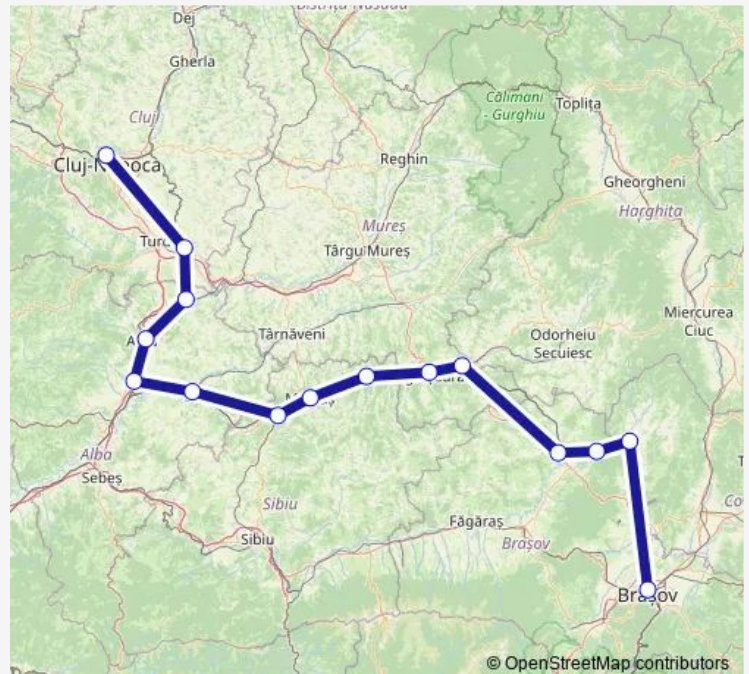

Rail IR-N: Braşov - Cluj Napoca
IR-N: Braşov - Augustin Hm.
- Racoş Hm. - Rupea - Vânători - Sighişoara - Dumbrăveni
Hm. - Mediaş - Copşa Mică - Blaj - Teiuş - Aiud Hm. -
Războieni - Câmpia Turzii - Cluj Napoca

Route schedule

Braşov — Cluj Napoca

Monday	23:57
Tuesday	23:57
Wednesday	23:57
Thursday	23:57
Friday	23:57
Saturday	23:57
Sunday	23:57

Route info

Direction: Braşov

Stops: 15

Trip Duration: 7 hour 5 min

IR-N: Braşov - Cluj Napoca Rail time schedules and route maps are available in an offline PDF at busmaps.com. Use the busmaps.com website to see live bus times, train schedule or subway schedule, and step-by-step directions for all public transit in Campia Turzii