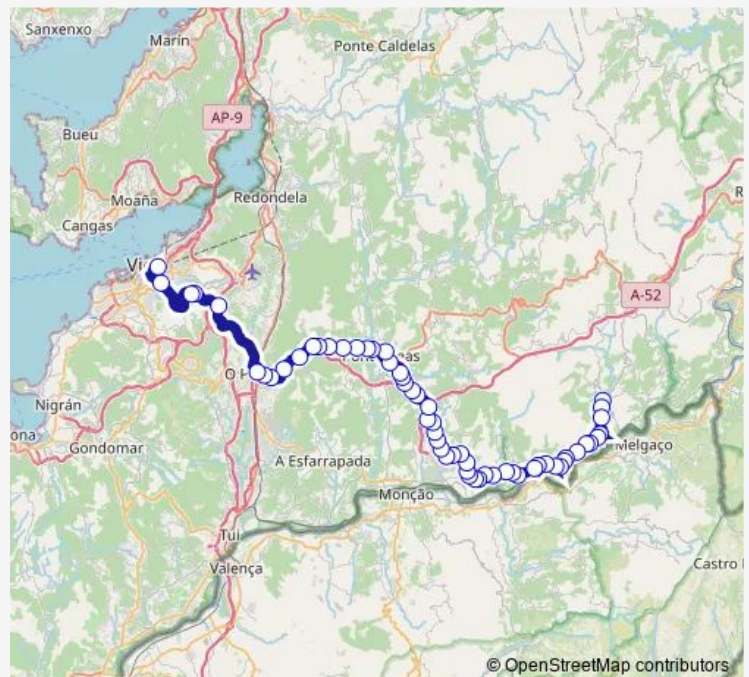

Setados

As Neves Sastrería

As Neves Stop

Route schedule

A Hermida — Vigo E.I.

Monday 08:25

Tuesday 08:25

Wednesday 08:25

Thursday 08:25

Friday 08:25

Saturday —

Sunday —

Route info

Direction: A Hermida

Stops: 58

Trip Duration: 2 hour 3 min