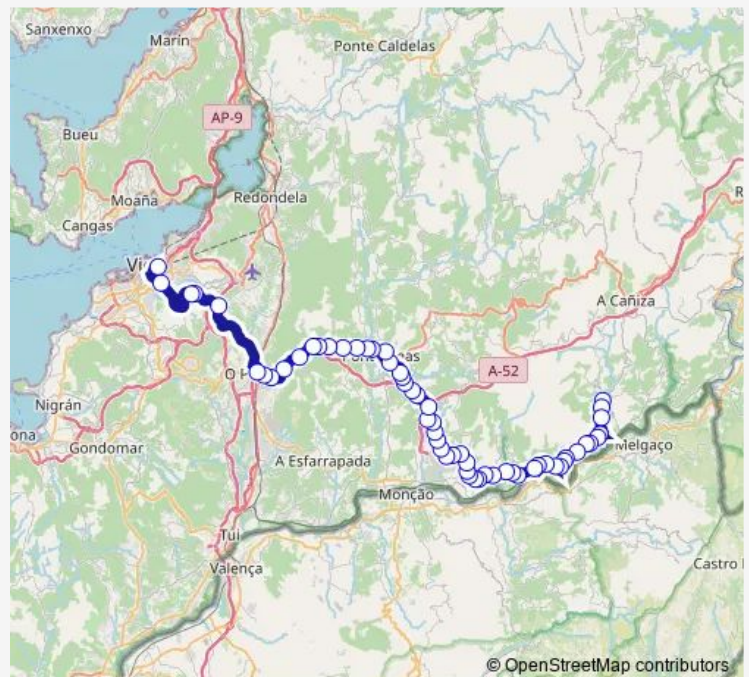

### Route schedule

A Hermida — Vigo E.I.

Monday 08:25

Tuesday 08:25

Wednesday 08:25

Thursday —

Friday 08:25

Saturday —

### Route info

Direction: A Hermida

Stops: 58

Trip Duration: 2 hour 3 min

XG888016 — A Hermida-Vigo E.I.

As Neves

As Neves Montesol

IES Pazo da Mercé