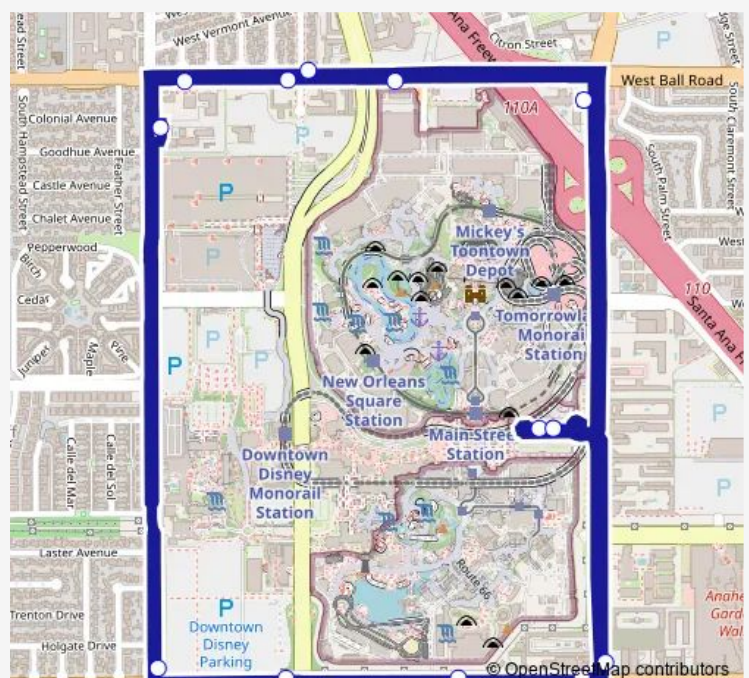

Holiday Inn - Walnut Street

Springhill Suites - Ball Rd

Staybridge Suites Anaheim

Ball Road & Cast Place

Four Points Sheraton Anaheim

Disneyland Main Transportation Center - 09

### Route schedule

Disneyland Main Transportation Center - 09 — Disneyland Main Transportation Center - 09

Monday 10:00-23:15

Tuesday 10:00-23:15

Wednesday 10:00-23:15

Thursday 10:00-23:15

Friday 10:00-23:15

Saturday 10:00-23:15

Sunday 10:00-23:15

### Route info

Direction: Disneyland Main Transportation Center - 09

Stops: 17

Trip Duration: 0 hour 45 min

09 / 11 Combo Bus time schedules and route maps are available in an offline PDF at [busmaps.com](https://busmaps.com). Use the [busmaps.com](https://busmaps.com) website to see live bus times, train schedule or subway schedule, and step-by-step directions for all public transit in Orange