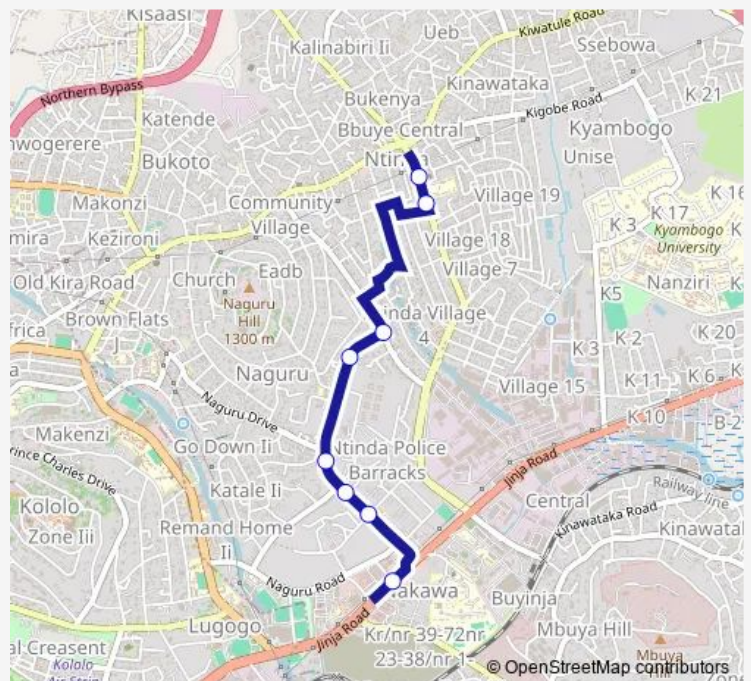

Bus Ka115 Nakawa Taxi Park-Ntinda

[Go to website](#)

Direction

Utoda Nakawa — St. Luke Church of Uganda

8 stops

[Open route schedule](#)

Utoda Nakawa

Naguru Police Post

Unafri Village

Quick Pick Supermarket

Aird Head Office

Katalima Loop - Ntinda li Rd Junction

Bank of Africa (Ntinda)

St. Luke Church of Uganda

Route schedule

Utoda Nakawa — St. Luke Church of Uganda

Monday 06:30-19:00

Tuesday 06:30-19:00

Wednesday 06:30-19:00

Thursday 06:30-19:00

Friday 06:30-19:00

Saturday 06:30-19:00

Sunday 06:30-19:00

Route info

Direction: Utoda Nakawa

Stops: 8

Trip Duration: 0 hour 19 min

Ka115 — Nakawa Taxi Park-Ntinda