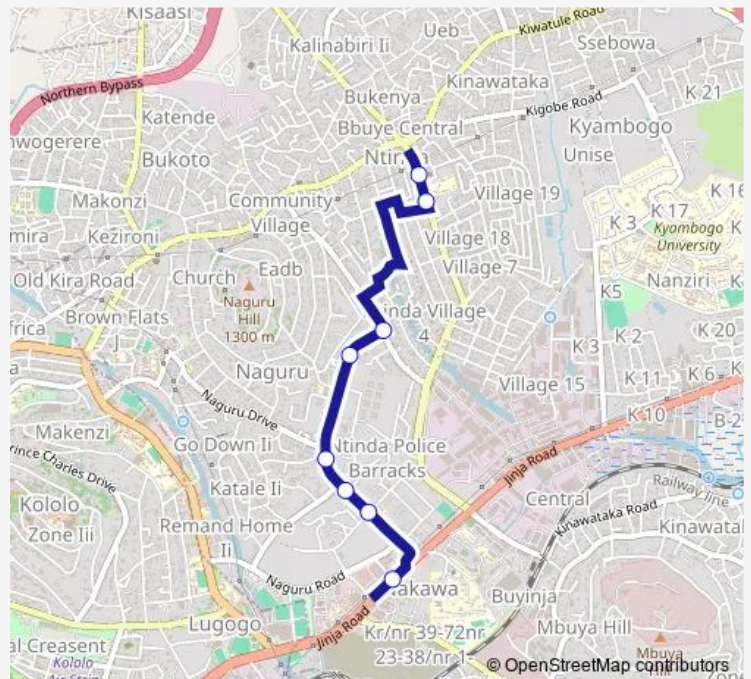

Monday 06:30-19:00

Tuesday 06:30-19:00

Wednesday 06:30-19:00

Thursday 06:30-19:00

Friday 06:30-19:00

Saturday 06:30-19:00

Sunday 06:30-19:00

Route info

Direction: Utoda Nakawa

Stops: 8

Trip Duration: 0 hour 18 min

KA115 — Nakawa Taxi Park-Ntinda

KA115 Bus time schedules and route maps are available in an offline PDF at busmaps.com. Use the busmaps.com website to see live bus times, train schedule or subway schedule, and step-by-step directions for all public transit in Kampala