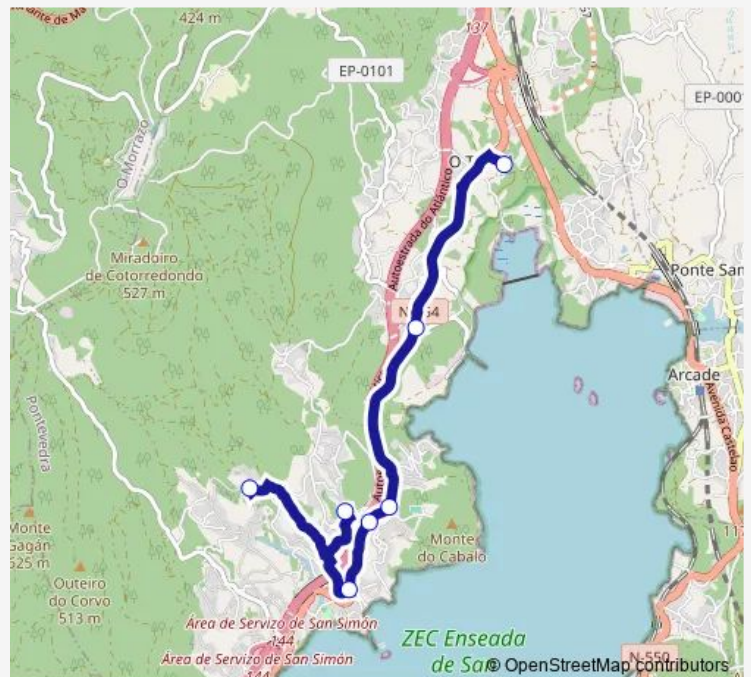

### Direction

As Cernadas — CPI do Toural

7 stops

[Open route schedule](#)

As Cernadas

Magarella

Sta. Cristina-Muelle

Iglesia (Barciela)

### Route info

Direction: As Cernadas

Stops: 7

Trip Duration: 0 hour 20 min

XG625009 — CPI do Toural-As Cernadas

## Direction

CPI do Toural — As Cernadas

7 stops

[Open route schedule](#)

CPI do Toural

Acuña

Santa Cristina-Igrexa

Iglesia (Barciela)

## Route schedule

CPI do Toural — As Cernadas

Monday	14:25-18:05
Tuesday	14:25
Wednesday	14:25
Thursday	14:25
Friday	14:25
Saturday	—
Sunday	—