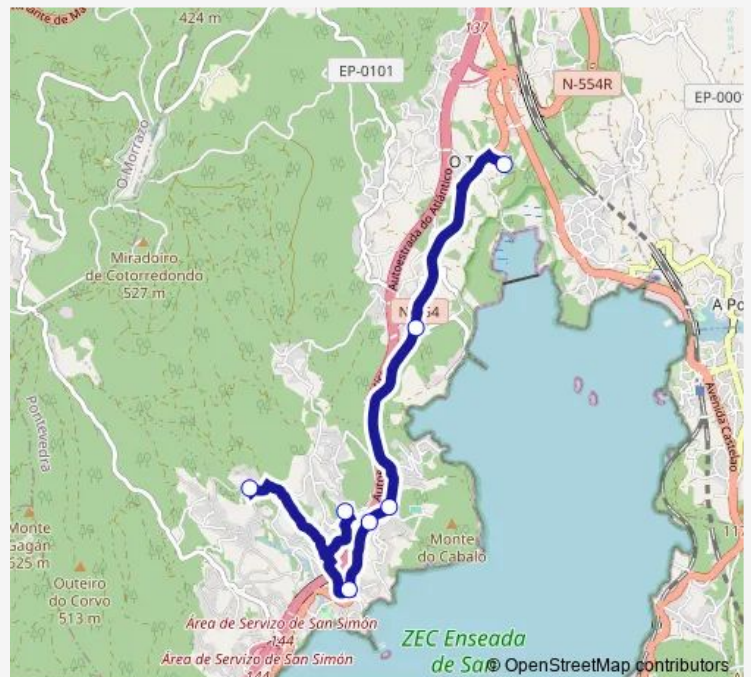

Tuesday —

Wednesday —

Thursday —

Friday —

Saturday —

Sunday —

Route info

Direction: As Cernadas

Stops: 7

Trip Duration: 0 hour 20 min

Xg625009 — CPI do Toural-As Cernadas

Direction

CPI do Toural — As Cernadas

7 stops

[Open route schedule](#)

CPI do Toural

Acuña

Santa Cristina-Igrexa

Iglesia (Barciela)

Sta. Cristina-Muelle

Magarella

As Cernadas

Route schedule

CPI do Toural — As Cernadas