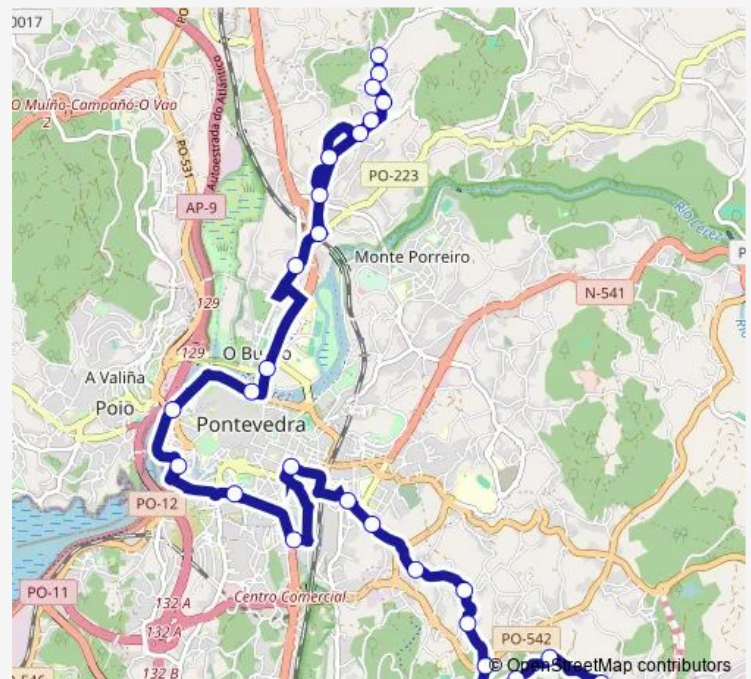

### Route schedule

Castelo Alto — Pintos

Monday 10:20-19:00

Tuesday 10:20-19:00

Wednesday 10:20-19:00

Thursday 10:20-19:00

Friday 10:20-19:00

Saturday 10:20-19:00

### Route info

Direction: Castelo Alto

Stops: 27

Trip Duration: 0 hour 40 min

XG628002 — Castelo Alto - Pintos

Marcón

Marcón (BAR Emiliano)

Pazos