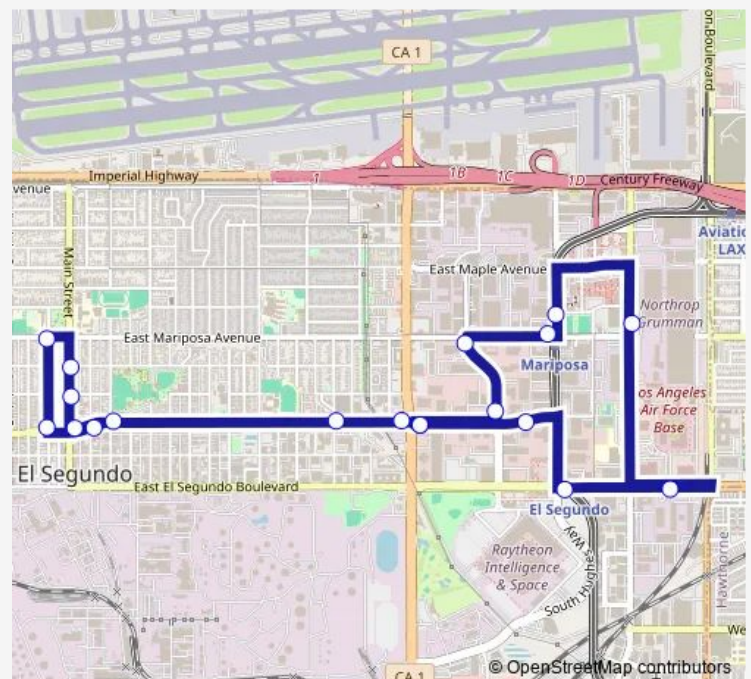

Grand & Sepulveda

Route schedule

Grand & Sepulveda — Grand & Sepulveda

Monday 11:15-13:45

Tuesday 11:15-13:45

Wednesday 11:15-13:45

Thursday 11:15-13:45

Friday 11:15-13:45

Saturday —

Sunday —

Route info

Direction: Grand & Sepulveda

Stops: 19

Trip Duration: 0 hour 25 min

Lunchtime Shuttle

BusMaps