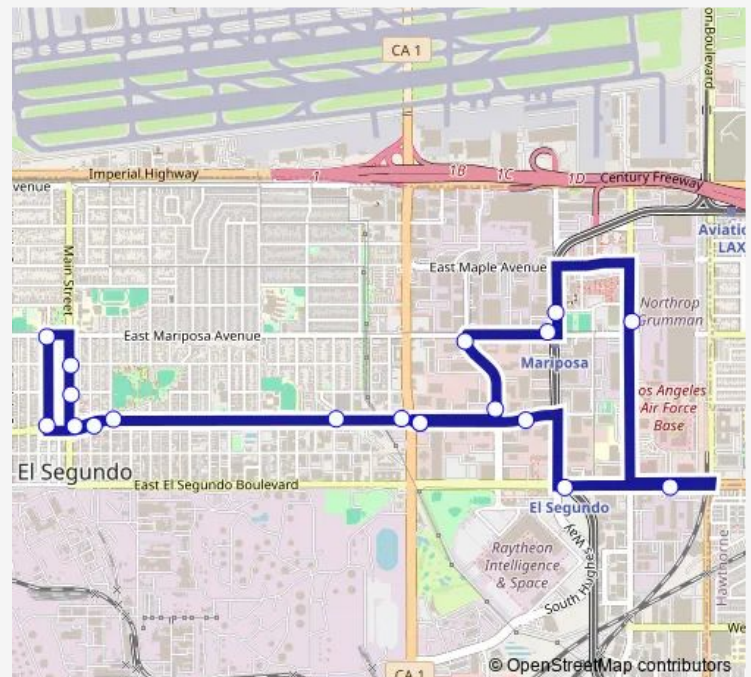

Bus Lunchtime Shuttle

[Go to website](#)

Direction

Grand & Sepulveda — Grand & Sepulveda

19 stops

[Open route schedule](#)

Grand & Sepulveda

Grand & Continental

Nash & El Segundo

El Segundo & Douglas

Douglas & Mariposa

Maple & Campus El Segundo

Nash & Mariposa

Mariposa & Continental

Continental & Grand

Grand & Sepulveda

Grand & Kansas

Grand & Eucalyptus

Grand & Main

Main & E. Holly

Main & E. Pine

E. Mariposa & Richmond

Richmond & Grand

Grand & Standard

Grand & Sepulveda

Route schedule

Grand & Sepulveda — Grand & Sepulveda

Monday	11:15-13:45
Tuesday	11:15-13:45
Wednesday	11:15-13:45
Thursday	11:15-13:45
Friday	11:15-13:45
Saturday	—
Sunday	—

Route info

Direction: Grand & Sepulveda

Stops: 19

Trip Duration: 0 hour 25 min

■ Lunchtime Shuttle

BusMaps