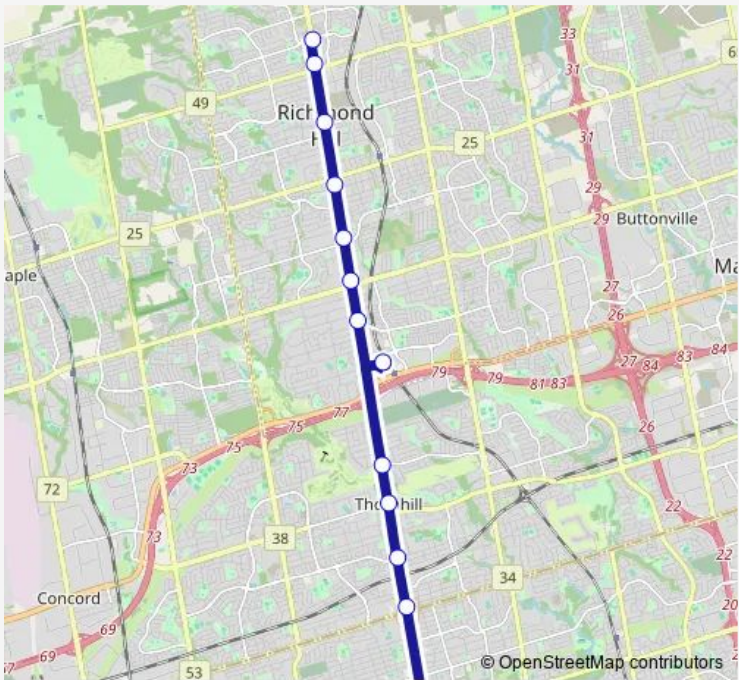

Bus blue B Viva Blue B

[Go to website](#)

Direction
 Finch GO BUS Terminal Platform 2 — Bernard Terminal Platform 2

13 stops

[Open route schedule](#)

- Finch GO BUS Terminal Platform 2
- Yonge / Steeles
- Yonge / Clark
- Yonge / Centre
- Yonge / Royal Orchard
- Richmond Hill Centre Platform 4
- Yonge / Bantry-Scott
- Yonge / 16th-Carrville
- Yonge / Weldrick
- Yonge / Major Mackenzie
- Yonge / Crosby
- Yonge / Elgin Mills
- Bernard Terminal Platform 2

Route schedule
 Finch GO BUS Terminal Platform 2 — Bernard Terminal Platform 2

Monday	05:33-20:37
Tuesday	05:33-19:59
Wednesday	05:33-19:59
Thursday	05:33-19:59
Friday	05:33-20:37
Saturday	08:32-19:35
Sunday	08:54-20:37

Route info

Direction: Finch GO BUS Terminal Platform 2

Stops: 13

Trip Duration: 0 hour 36 min

Direction

Bernard Terminal Platform 2 — Finch GO BUS Terminal Platform 2

14 stops

[Open route schedule](#)

Bernard Terminal Platform 2

Yonge / Bernard

Yonge / Elgin Mills

Yonge / Crosby

Yonge / Major Mackenzie

Yonge / Weldrick

Yonge / 16th-Carrville

Yonge / Bantry-Scott