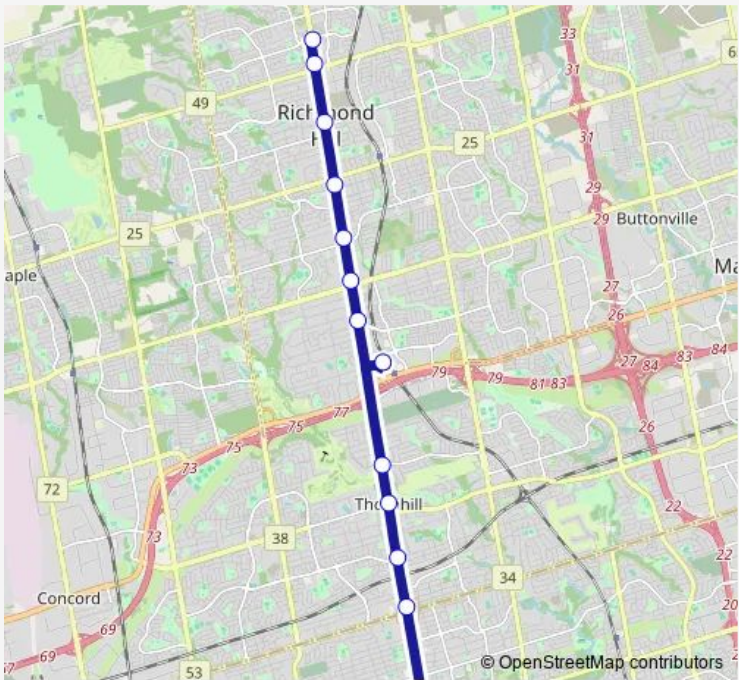

**Bus blue B Viva Blue B**

[Go to website](#)

**Direction**  
 Finch GO BUS Terminal Platform 2 — Bernard Terminal Platform 2  
 13 stops  
[Open route schedule](#)

- Finch GO BUS Terminal Platform 2
- Yonge / Steeles
- Yonge / Clark
- Yonge / Centre
- Yonge / Royal Orchard
- Richmond Hill Centre Platform 4
- Yonge / Bantry-Scott
- Yonge / 16th-Carrville
- Yonge / Weldrick
- Yonge / Major Mackenzie
- Yonge / Crosby
- Yonge / Elgin Mills
- Bernard Terminal Platform 2

**Route schedule**  
 Finch GO BUS Terminal Platform 2 — Bernard Terminal Platform 2

|           |             |
|-----------|-------------|
| Monday    | 05:33-20:37 |
| Tuesday   | 05:33-19:59 |
| Wednesday | 05:33-19:59 |
| Thursday  | 05:33-19:59 |
| Friday    | 05:33-20:37 |
| Saturday  | 08:32-19:35 |
| Sunday    | 08:54-20:37 |

**Route info**  
 Direction: Finch GO BUS Terminal Platform 2  
 Stops: 13  
 Trip Duration: 0 hour 32 min

## Direction

Bernard Terminal Platform 2 — Finch GO BUS Terminal Platform 2

14 stops

[Open route schedule](#)

Bernard Terminal Platform 2

Yonge / Bernard

Yonge / Elgin Mills

Yonge / Crosby