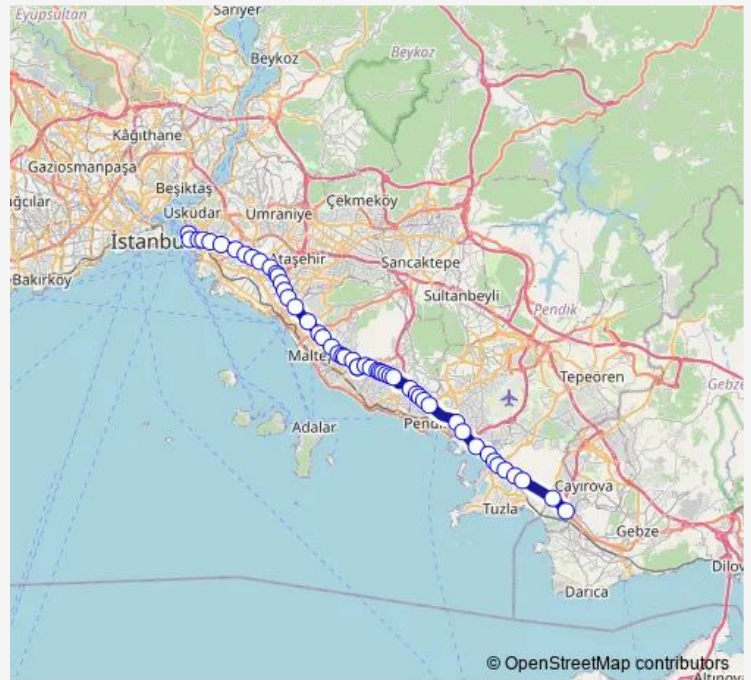

Saturday 05:00

Sunday 05:00

Route info

Direction: Harem

Stops: 51

Trip Duration: 1 hour 25 min

■ ÇAYIROVA KAVŞAĞI-HAREM — Gebze - Harem

© OpenStreetMap contributors
BusMaps