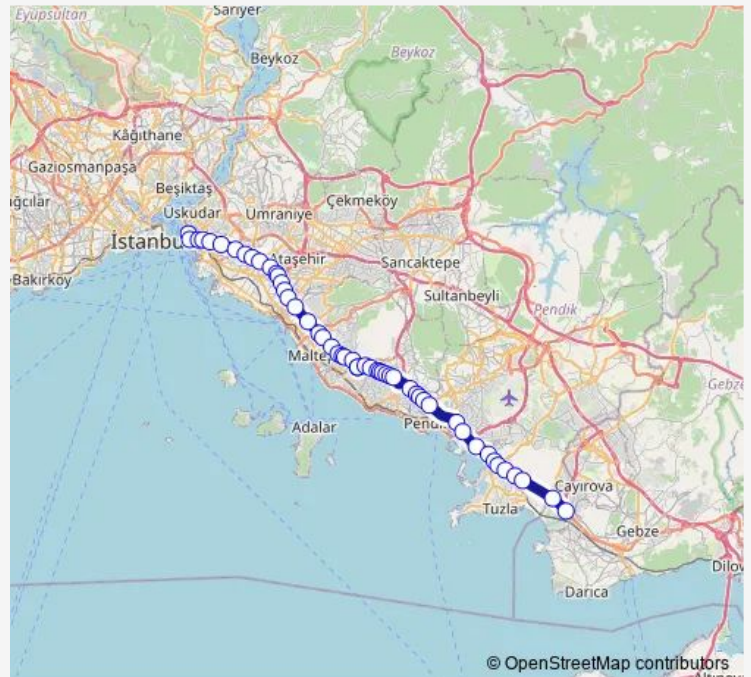

Thursday 05:00

Friday 05:00

Saturday 05:00

Sunday 05:00

Route info

Direction: Harem

Stops: 51

Trip Duration: 1 hour 25 min

Çayirova Kavşağı-Harem — Gebze - Harem

© OpenStreetMap contributors
BusMaps

Esenyol

Gülsuyu Metro

Emek

Esenkent Metro

L.Kirdar Eđt.Arş.Hst

L.Kirdar Eđt.Arş.Hst